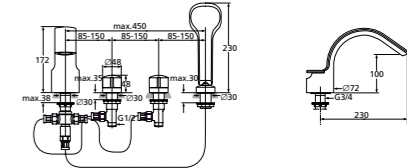

Melange bath & Shower DC mixer 4-hole chrome

A 4292 AA
RIM mounted G1/2 nuts with sealing system for water supply system connections
Ceramic valves G1/2 90° left and right (with opposite movement)
With accessories (4F hand spray, double looked metal hose 1500 mm)
Metal handles
Automatic diverter
Only for use with Multi-set trio (bath filler)

Melaath & Shower DC mixer 4-hole 2/spout chrome

A 4293 AA
RIM mounted G1/2 nuts with sealing system for water supply system connections
Ceramic valves G1/2 90° left and right (with opposite movement)
Hidden aerator "CACHE" M21,5x1 - D
With accessories (4F hand spray, double looked metal hose 1500 mm)
Metal handles
Automatic diverter