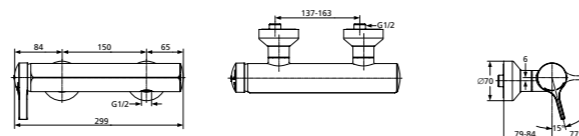

Melange shower SL mixer exposed chrome

A 4269 AA
Exposed with connection system w/o visible nuts
40 mm IS multiport single level cartridge with HWTC
cast body
Without accessories
Metal handle with red and blue indicator
Check valve