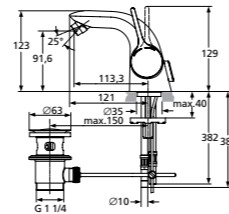

Melange basin SL vessel mixer 1-hole chrome

A 4266 AA
flex. hoses SPX M12X1-G3/8
40 mm IS multiport single level cartridge with HWTC
cast body without hole for pop-up rod
EASY-FIX fixation
Hidden aerator "CACHE" M21,5x1 - A
Metal handle with red and blue indicator

Basin SL mixer built-in horizontal complete chrome

A 4262 AA
KIT 1+KIT2
47 mm IS Click cartridge with HWTC
fixation sleeve
spout RIVA BI basin
Hidden aerator "CACHE" M21,5x1 - A
Metal handle with red and blue indicator

Melange bidet SL mixer 1-hole PUW FL hoses chrome

A 4268 AA
Flex.hoses G3/8
35 mm cartridge KEROX with hot water limit stop
cast body with hole for pop-up rod
Metal pop-up waste
EASY-FIX fixation
AERATOR M18X1 with ball-joint connection
Metal handle with red and blue indicator