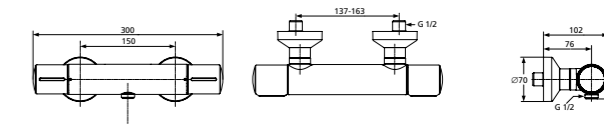

Shower thermostat mixer exposed chrome

A 4279 AA
Exposed with connection system w/o visible nuts
IS TH cartridge with membran technology and ceramic valve G1/2 180°
Without accessories
Plastic handle with plastic hot-cold water indicator
Check valves