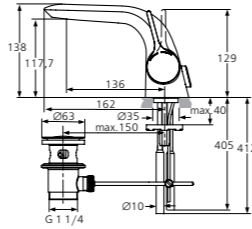

Melange product review

Melange basin SL mixer 1-hole PUW tubes chrome

A 4258 AA
Cu-tubes D10 M8X1
35 mm cartridge KEROX with hot water limit stop
cast body with hole for pop-up rod
Metal pop-up waste
EASY-FIX fixation
Hidden aerator "CACHE" M21,5x1 - A
Metal handle with red and blue indicator