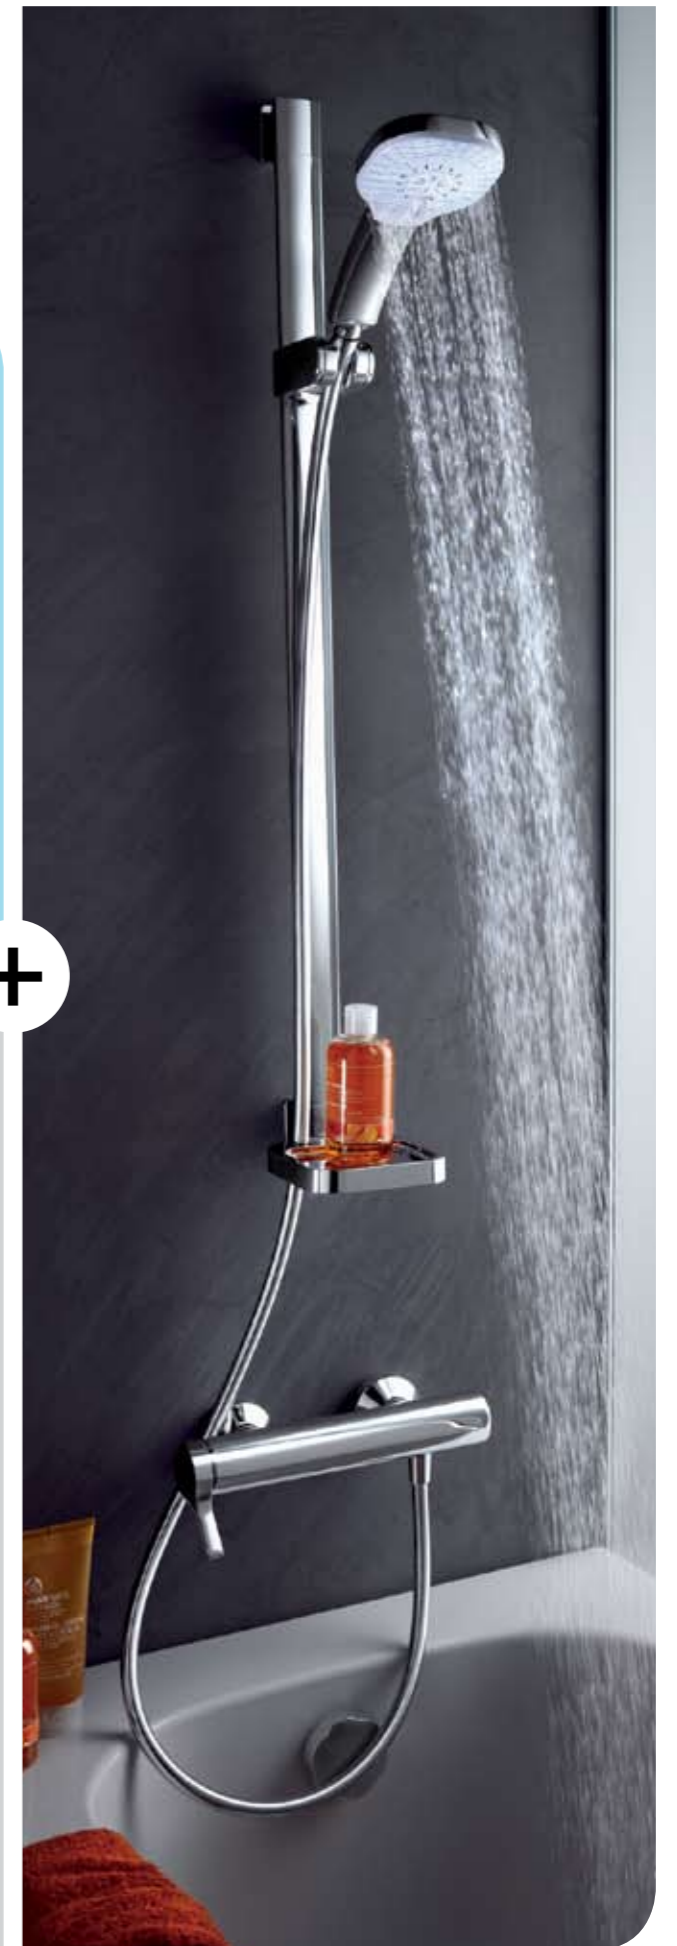

innovation

A reference point in bathroom innovation. Superfluous details were eliminated in the creation of this mixer, resulting in only the purest, most essential lines. The end of the shower hose fits seamlessly into the soap holder for invisible transitions and fixation nuts and escutcheons are unseen as they are sealed to the wall. With water saving technology, this is simple, timeless quality and style.

The built-in mixer is easy to install, takes up very little room and offers maximum enjoyment. It is also incredibly easy to clean as there are no visible fixing screws with the durability of an attractive metal handle and escutcheons.