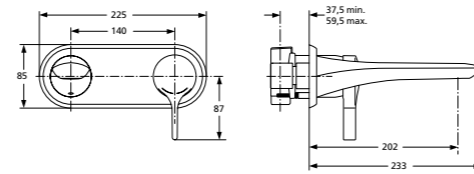

Melange bidet SL mixer 1-hole PUW FL hoses chrome

A 4268 AA
Flex.hoses G3/8
35 mm cartridge KEROX with hot water limit stop
cast body with hole for pop-up rod
Metal pop-up waste
EASY-FIX fixation
AERATOR M18X1 with ball-joint connection
Metal handle with red and blue indicator