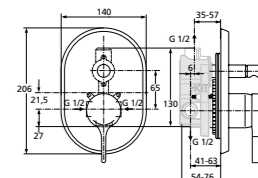

A 4275 AA
KIT2
Without accessories
Automatic diverter included
Metal handle with red and blue indicator

A 4276 AA
KIT1 + KIT2
47 mm IS Click cartridge with HWTC
Without accessories
Automatic diverter included
Metal handle with red and blue indicator