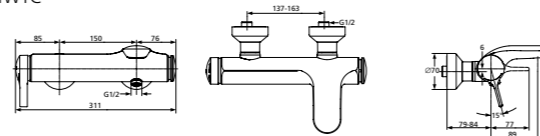

A 4271 AA
Exposed with connection system w/o visible nuts
40 mm IS multiport single level cartridge with HWTC
cast body
Hidden aerator "CACHE" M21,5x1 - D
Without accessories
Metal handle with red and blue indicator
Automatic diverter
Check valve