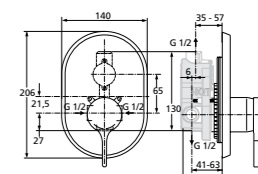

A 4273 AA
KIT2
Without accessories
Metal handle with red and blue indicator

A 4274 AA
KIT1 + KIT2
47 mm IS Click cartridge with HWTC
Without accessories
Metal handle with red and blue indicator