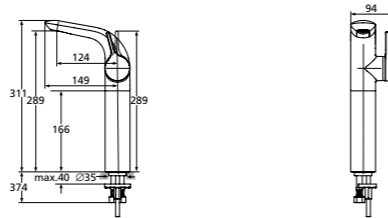

Melange basin SL vessel mixer 1-hole chrome

A 4266 AA
flex. hoses SPX M12X1-G3/8
40 mm IS multiport single level cartridge with HWTC
cast body without hole for pop-up rod
EASY-FIX fixation
Hidden aerator "CACHE" M21,5x1 - A
Metal handle with red and blue indicator