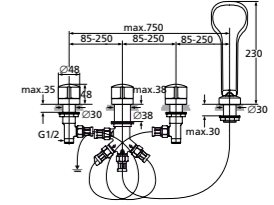

Melange bath & Shower SL mixer exposed chrome w/o accessories

A 4271 AA
Exposed with connection system w/o visible nuts
40 mm IS multiport single level cartridge with HWTC
cast body
Hidden aerator "CACHE" M21,5x1 - D
Without accessories
Metal handle with red and blue indicator
Automatic diverter
Check valve

Melaath & Shower DC mixer 4-hole 2/spout chrome

A 4293 AA
RIM mounted G1/2 nuts with sealing system for water supply system connections
Ceramic valves G1/2 90° left and right (with opposite movement)
Hidden aerator "CACHE" M21,5x1 - D
With accessories (4F hand spray, double looked metal hose 1500 mm)
Metal handles
Automatic diverter