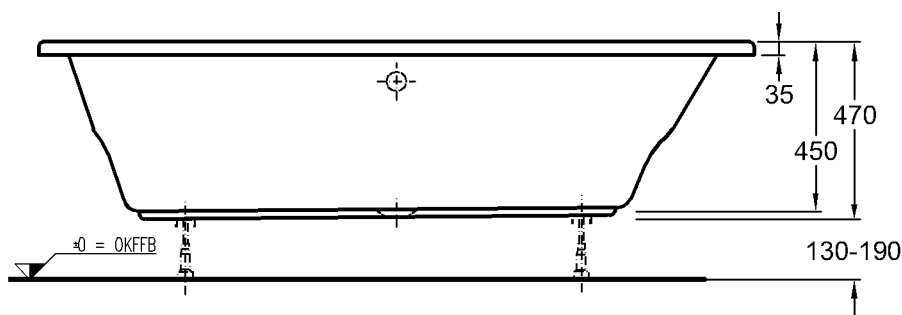

Bath tubs

Renova Nr. 1

Model: **Renova Nr. 1 bathtub**
 Model no.: 657390
 Dimensions: 1900 x 800 mm
 Depth: 450 mm
 Outlet: 52 mm
 Material: acrylic

For all Renova Nr. 1 bath tubs we recommend:

Model: **Waste and overflow fitting with rotary rosette**
 Model no.: 590600
 Surface: chrome plated

Model: **Waste, overflow and inlet fitting,**
 water inlet through overflow,
 water supply 3/4" with rotary rosette

Model no.: 590340
 Surface: chrome plated

Bath foot, installation aid, repair- and maintenance set