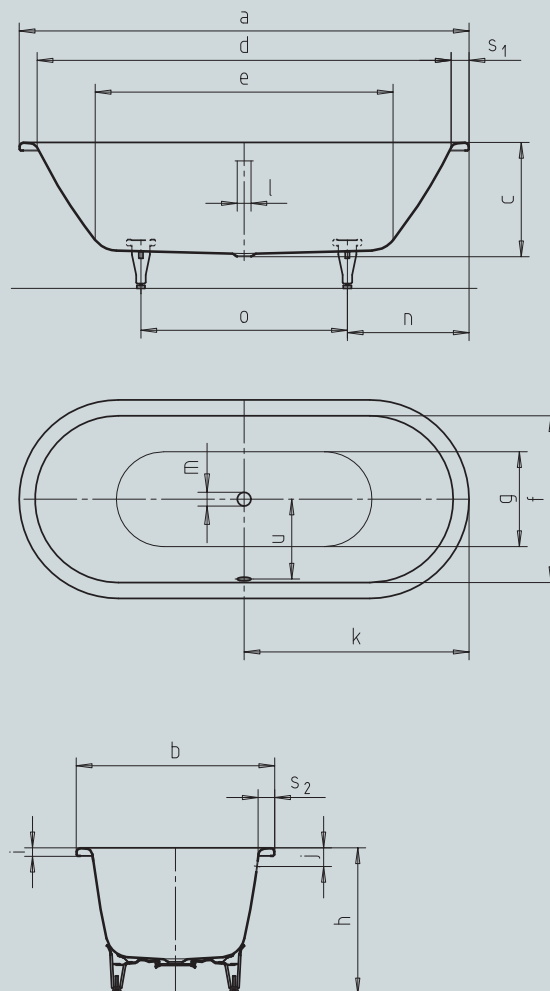

CLASSIC DUO OVAL

- puristic simplicity and unpretentious elegance are what distinguish these bathtubs
- bathing with a friend: two identical back rests and centrally positioned outlet
- made of Kaldewei steel enamel 3.5 mm

Model no.	111	
External length	a	1800 mm
External width	b	800 mm
Depth	c	430 mm
Internal length (top)	d	1680 mm
Internal length (bottom)	e	1230 mm
Internal width (top)	f	680 mm
Internal width (bottom)	g	550 mm
Height with feet	h	555-590 mm
Height of rim	i	32 mm
Distance top edge to centre of overflow hole	j	70 mm
Distance tub edge to centre of drain hole	k	900 mm
Diameter of overflow hole	l	52 mm
Diameter of drain hole	m	52 mm
Distance foot end of tub edge to centre of foot	n	600 mm
Distance between the feet	o	600 mm
Max. width of feet	p	540 mm
Width of rim (foot end; lengthwise)	s ₁ ; s ₂	60; 60 mm
Distance between centre holes	u	330 mm
Water volume** in litres		158
Weight of the enamelled bath tub in kg		50
Anti-slip		Ø 435 mm
Full anti-slip		900 x 300

Subject to technical alterations and tolerances.
 ** 70 litres displacement on average.