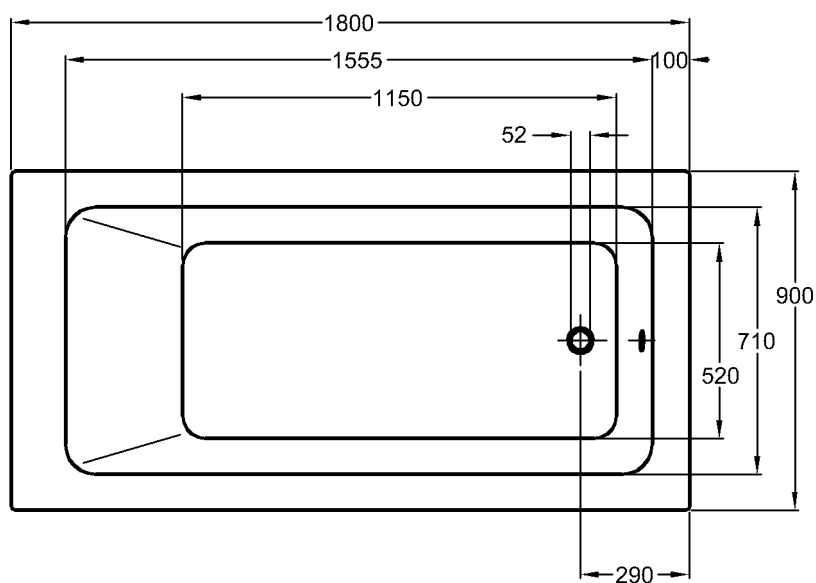

Bath tubs

Era

Model: **Era bath tub**
Dimensions: 1800 x 900 mm
Depth: 430 mm
Material: acrylic
Model no.: 651800

For all Era bath tubs we recommend:

Model: **Waste and overflow fitting with rotary rosette, Ø 90 mm**

Model no.: 590600
Surface: chrome plated

Model: **Waste, overflow and inlet fitting, water inlet through overflow, water supply 3/4" with rotary rosette, Ø 90 mm**

Model no.: 590340
Surface: chrome plated