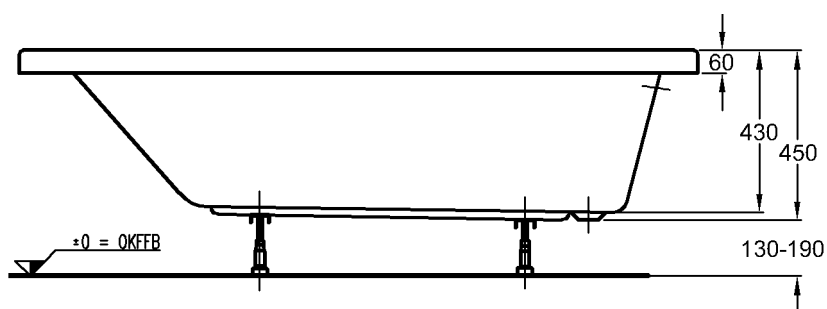

Bath tubs

Era

Model: **Era bath tub**
Dimensions: 1800 x 900 mm
Depth: 430 mm
Material: acrylic
Model no.: 651800

For all Era bath tubs we recommend:

Model: **Waste and overflow fitting with rotary rosette, Ø 90 mm**

Model no.: 590600
Surface: chrome plated

Model: **Waste, overflow and inlet fitting, water inlet through overflow, water supply 3/4" with rotary rosette, Ø 90 mm**

Model no.: 590340
Surface: chrome plated