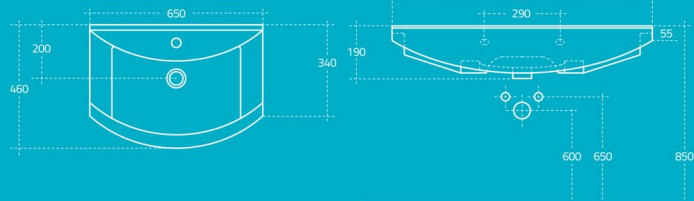

6065

65 cm ceramic wasbasin

0.060m³

18,2 ± %5 kg

195 mm x 650 mm x 470 mm

12 piece for pallet

18 piece for pallet