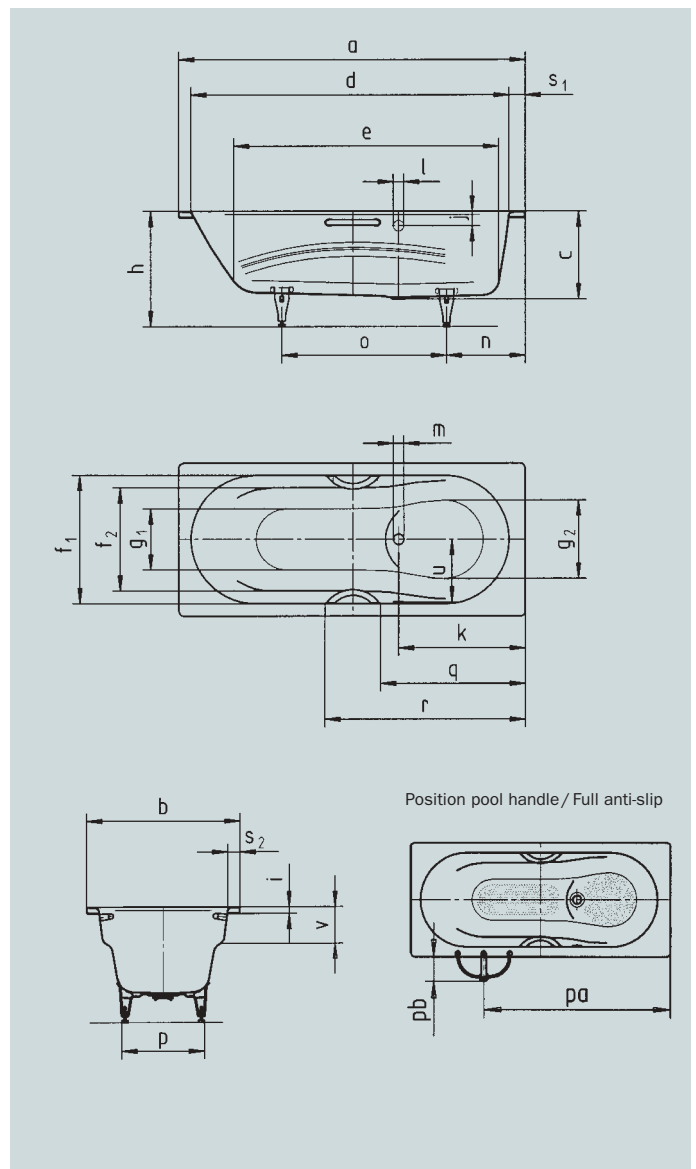

## VAIO SET STAR

- one-seater bathtub with side overflow and integrated arm rests
- combi-bathtub suitable for bathing and showering
- also available with handles

Model no.		956 / 957	954 / 955
External length	a	1600	1700 mm
External width	b	700	750 mm
Depth	c	430	430 mm
Internal length (top)	d	1460	1560 mm
<b>Internal length (bottom)</b>	<b>e</b>	<b>1200</b>	<b>1300 mm</b>
Internal width (top)	f <sub>1</sub> ; f <sub>2</sub>	580; 470	630; 505 mm
Internal width (bottom)	g <sub>1</sub> ; g <sub>2</sub>	275; 330	300; 385 mm
Height with feet	h	560-580	560-580 mm
Height of rim	i	32	32 mm
Distance top edge to centre of overflow hole	j	70	70 mm
Distance tub edge (foot) to centre of drain hole	k	575	625 mm
Diameter of overflow hole	l	52	52 mm
Diameter of drain hole	m	52	52 mm
Distance foot end of tub edge to centre of base	n	435	435 mm
Distance between the feet	o	625	725 mm
Max. width of feet	p	425	488 mm
Distance tub edge to drilled hole in the middle	pa	1150	1250 mm
Max. overhang	pb	146	146 mm
Distance tub edge (foot end) to where handle starts (Mod. 955/957)	q	670	720 mm
Distance tub edge (foot end) to where handle ends (Mod. 955/957)	r	930	980 mm
Width of rim (foot end; lengthwise)	s <sub>1</sub> ; s <sub>2</sub>	80; 60	80; 60 mm
Distance between centre holes	u	280	310 mm
Armrest depth	v	175	175 mm
Water volume** in litres		96	134
Anti-slip		Ø 288	Ø 288 mm
Full anti-slip		special measure, see illustration	special measure, see illustration

Subject to technical alterations and tolerances.  
 \*\* 70 litres displacement on average.