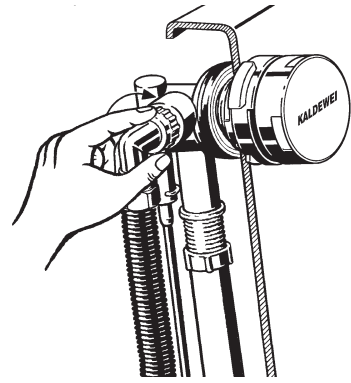

10

11

12

13

14

15

16

17

18

19

20

21