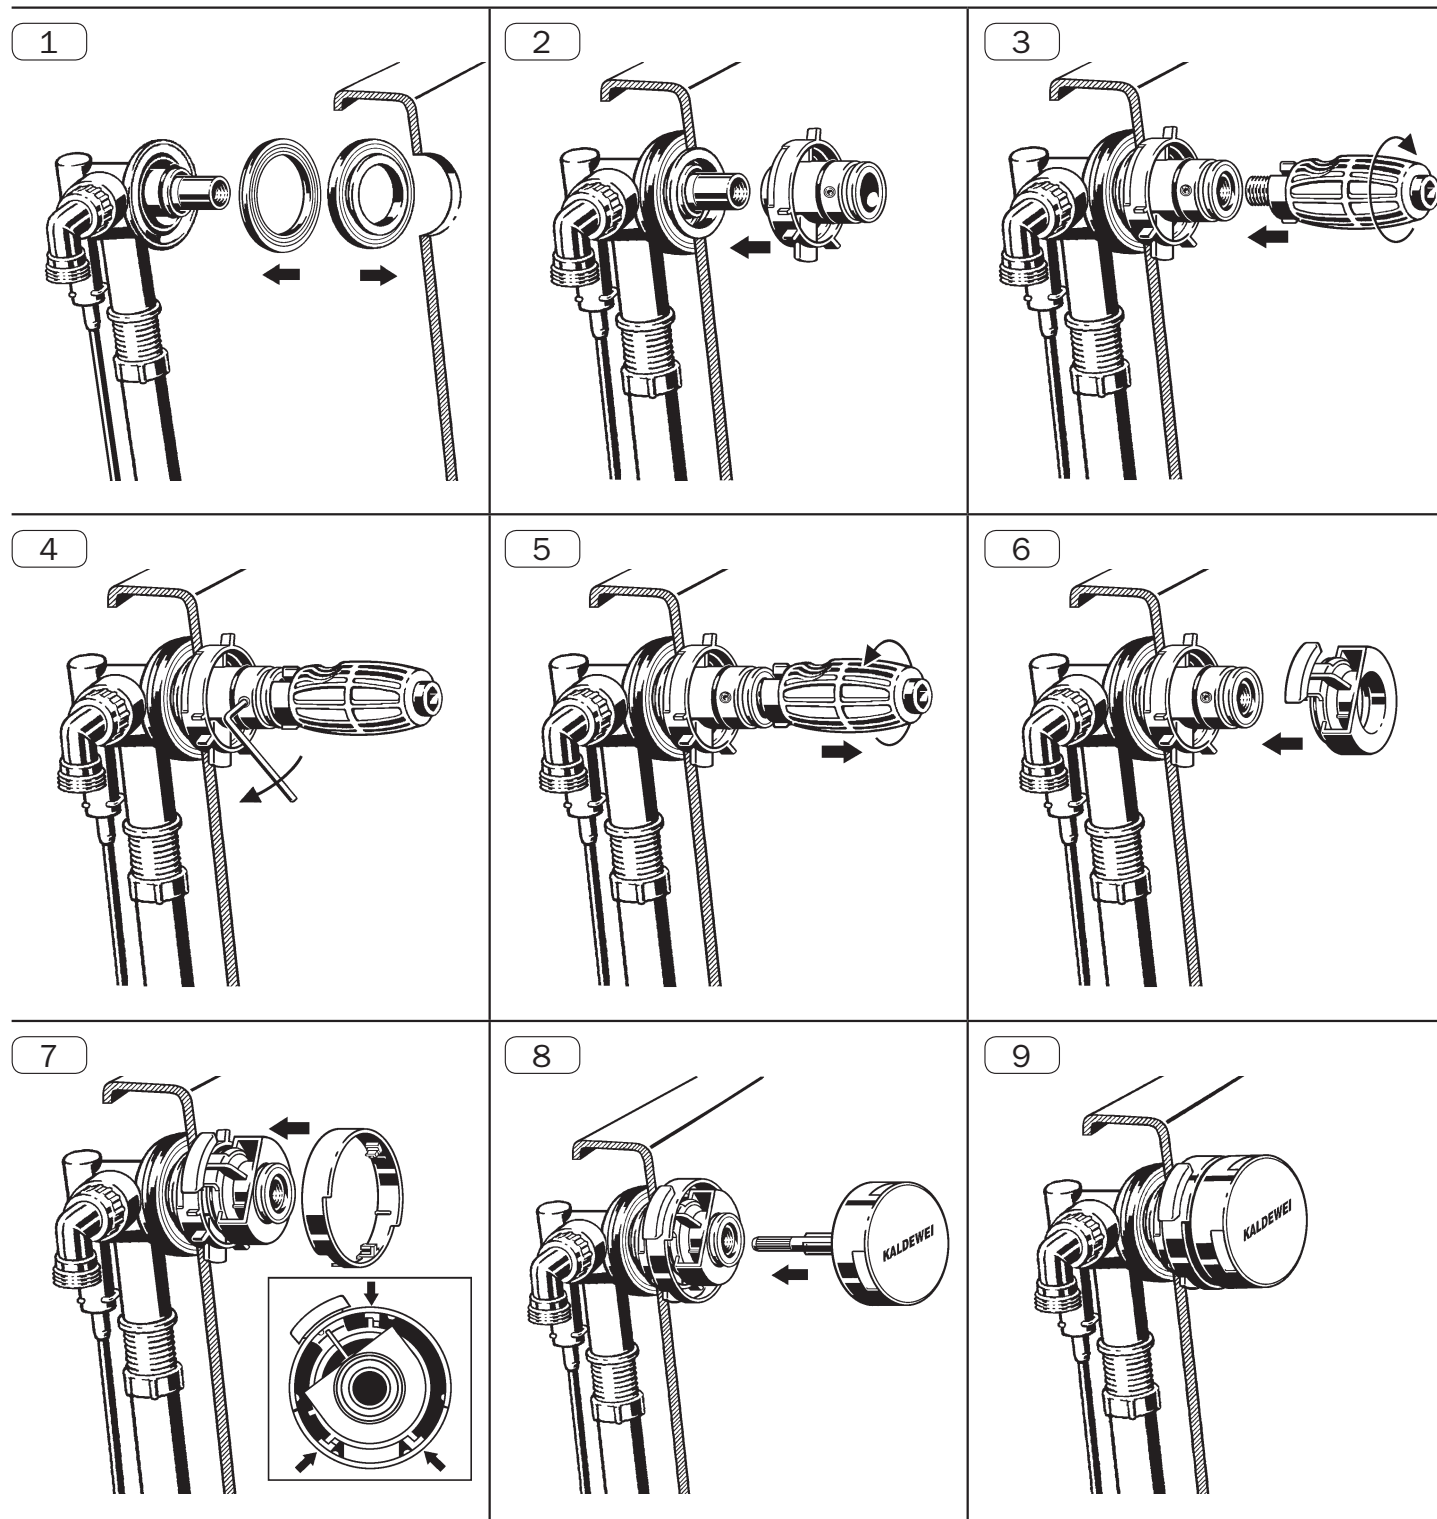

COMFORT-LEVEL PLUS BASSINO MOD. 4015

Montageanleitung / Installation Instruction

10

11

12

13

14

15

16

17

18

19

20

21