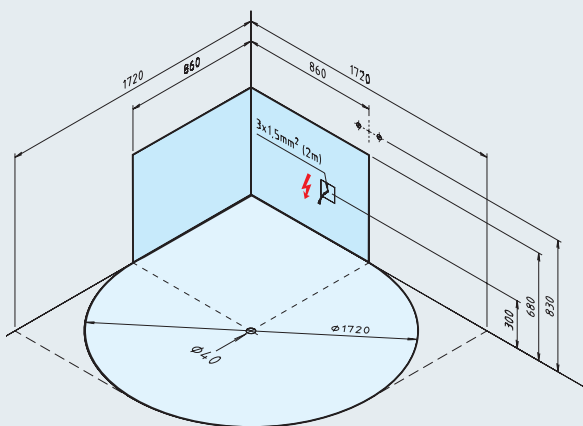

# > royal round/corner

D 172x49 cm, 620 l  
173x173x49 cm, 620 l

300 x 360 cm

330 x 420 cm

royal corner  
art. 74211

royal round  
art. 73211

Whirlpool LINE

- art. 7344MPA 7444MPA 7344MPB 7444MPB
- art. 7345MPA 7445MPA 7345MPB 7445MPB
- art. 7346MPA 7446MPA 7346MPB 7446MPB