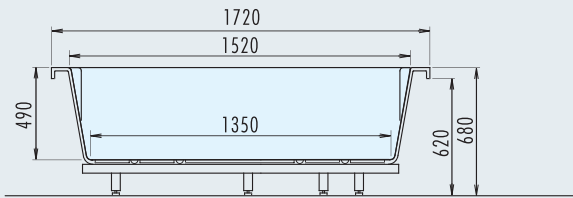

# > royal round/corner

D 172x49 cm, 620 l  
173x173x49 cm, 620 l

300 x 360 cm

330 x 420 cm

royal corner  
art. 74211

royal round  
art. 73211

Whirlpool LINE

- art. 7344MPA 7444MPA 7344MPB 7444MPB
- art. 7345MPA 7445MPA 7345MPB 7445MPB
- art. 7346MPA 7446MPA 7346MPB 7446MPB