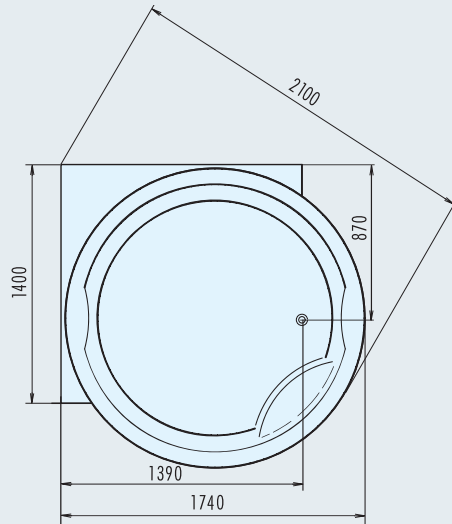

# > royal round/corner

D 172x49 cm, 620 l  
173x173x49 cm, 620 l

300 x 360 cm

330 x 420 cm

royal corner  
art. 74211

royal round  
art. 73211

Whirlpool LINE

- art. 7344MPA 7444MPA 7344MPB 7444MPB
- art. 7345MPA 7445MPA 7345MPB 7445MPB
- art. 7346MPA 7446MPA 7346MPB 7446MPB

- art. 7344TBA 7444TBA 7344TBB 7444TBB
- art. 7345TBA 7445TBA 7345TBB 7445TBB
- art. 7346TBA 7446TBA 7346TBB 7446TBB

- art. 7344TKA 7444TKA 7344TKB 7444TKB
- art. 7345TKA 7445TKA 7345TKB 7445TKB
- art. 7346TKA 7446TKA 7346TKB 7446TKB