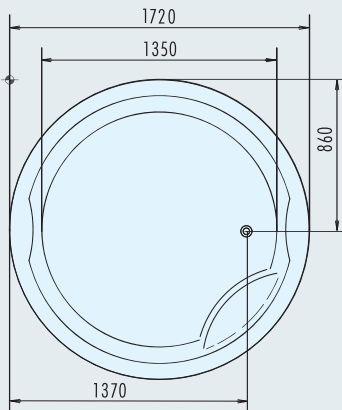

# > royal round/corner

D 172x49 cm, 620 l  
173x173x49 cm, 620 l

300 x 360 cm

330 x 420 cm

royal corner  
art. 74211

royal round  
art. 73211

Whirlpool LINE

- art. 7344MPA 7444MPA 7344MPB 7444MPB
- art. 7345MPA 7445MPA 7345MPB 7445MPB
- art. 7346MPA 7446MPA 7346MPB 7446MPB

- art. 7344TBA 7444TBA 7344TBB 7444TBB
- art. 7345TBA 7445TBA 7345TBB 7445TBB
- art. 7346TBA 7446TBA 7346TBB 7446TBB

- art. 7344TKA 7444TKA 7344TKB 7444TKB
- art. 7345TKA 7445TKA 7345TKB 7445TKB
- art. 7346TKA 7446TKA 7346TKB 7446TKB