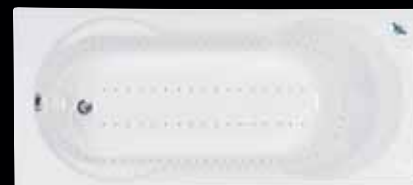

var. A

var. B

- art. 3044MXA art. 3044MXB
- art. 3045MXA art. 3045MXB
- art. 3046MXA art. 3046MXB

Whirlpool LINE

> midi plus

> turboair

> turboair kombi

> maximum