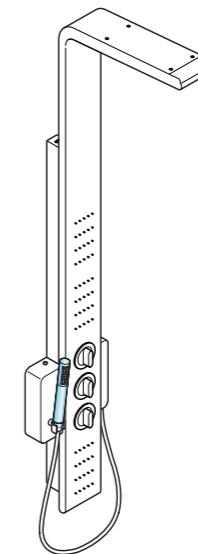

Ideal Standard Italia S.r.l.
Via Domodossola, 19
20145 Milano - Italia

COLUMNA DE DUCHA - KOLONE - STEBRU - ΣΤΗΛΗ ΝΤΟΥΣ - ДУШЕВАЯ КОЛОННА