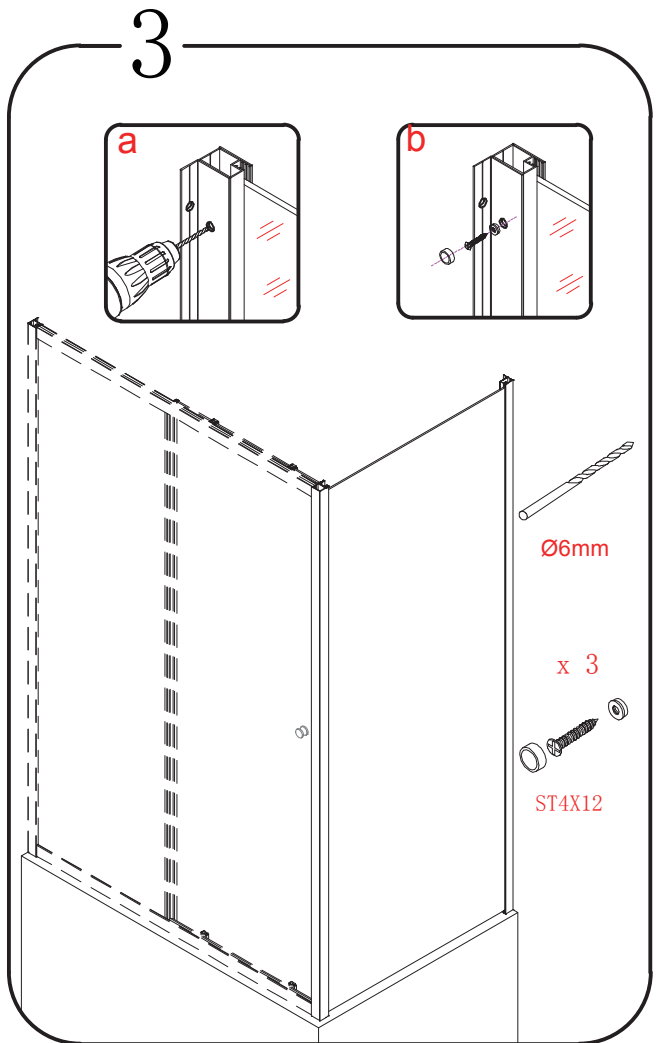

DEEP 71706

polysan 

Polysan s.r.o.
Nesměřice 52
285 22 Zruč nad Sázavou
Czech Republic
www.polysan.net

4

Polysan s.r.o.
Nesměřice 52
285 22 Zruč nad Sázavou
Czech Republic
www.polysan.net

EN 14428

Glass shower enclosure
cleaning efficiency: conforming
impact resistance: conforming
operating life: conforming