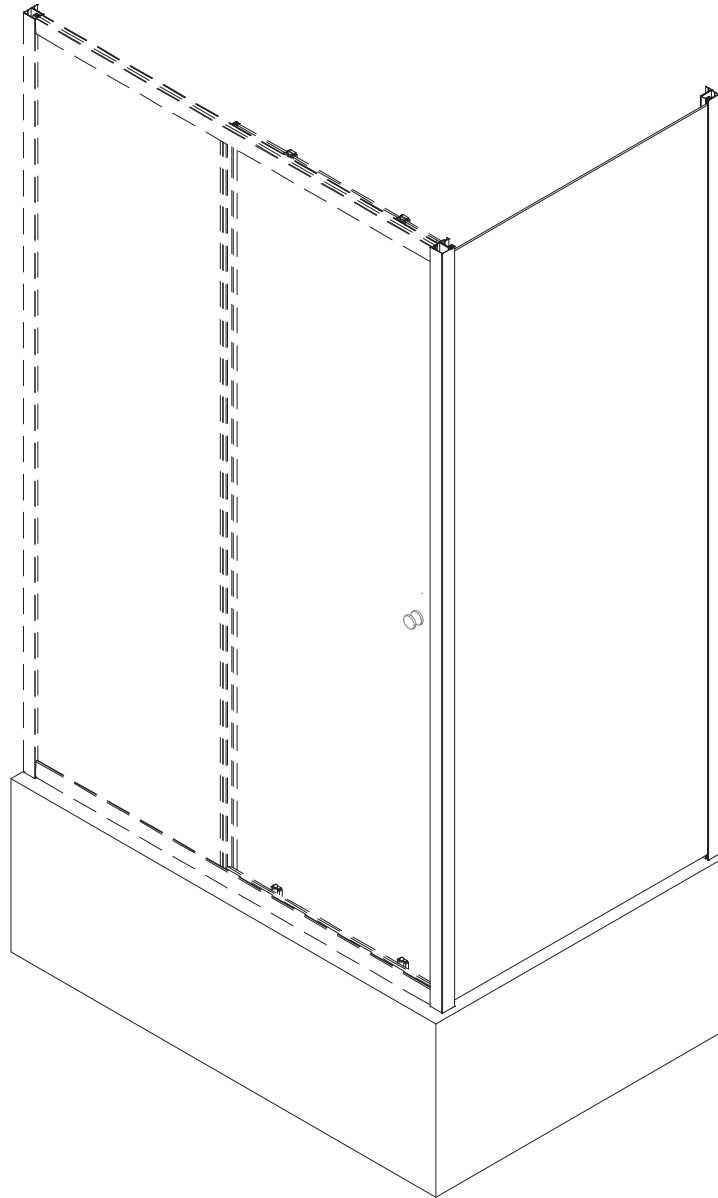

DEEP 71706

polysan 

Polysan s.r.o.
Nesměřice 52
285 22 Zruč nad Sázavou
Czech Republic
www.polysan.net

4

Polysan s.r.o.
Nesměřice 52
285 22 Zruč nad Sázavou
Czech Republic
www.polysan.net

EN 14428

Glass shower enclosure
cleaning efficiency: conforming
impact resistance: conforming
operating life: conforming