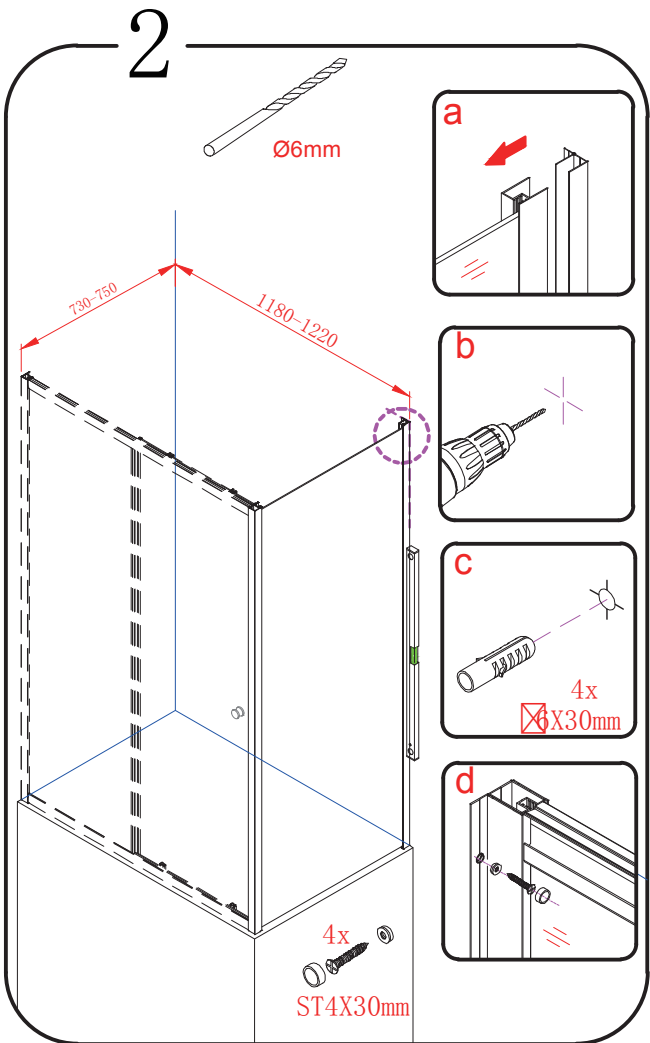

DEEP 71706

polysan 

Polysan s.r.o.
Nesměřice 52
285 22 Zruč nad Sázavou
Czech Republic
www.polysan.net

4

Polysan s.r.o.
Nesměřice 52
285 22 Zruč nad Sázavou
Czech Republic
www.polysan.net

EN 14428

Glass shower enclosure
cleaning efficiency: conforming
impact resistance: conforming
operating life: conforming