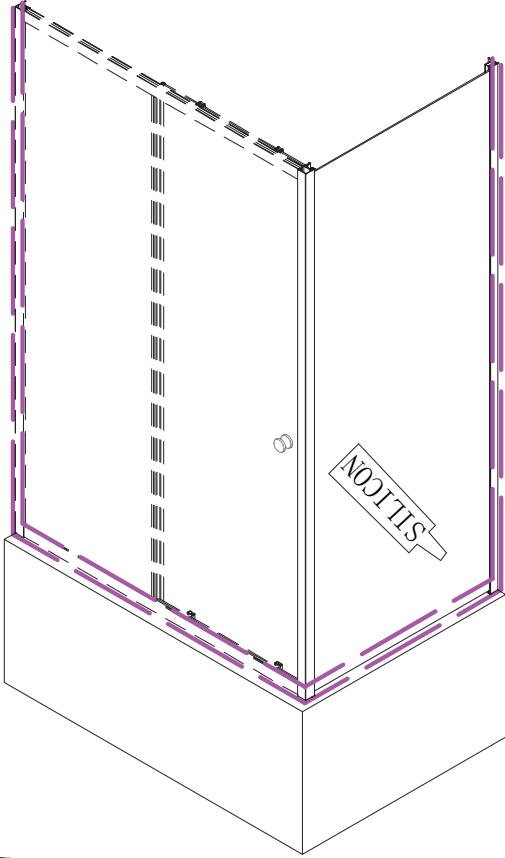

DEEP 71706

polysan 

Polysan s.r.o.
Nesměřice 52
285 22 Zruč nad Sázavou
Czech Republic
www.polysan.net

4

Polysan s.r.o.
Nesměřice 52
285 22 Zruč nad Sázavou
Czech Republic
www.polysan.net

EN 14428

Glass shower enclosure
cleaning efficiency: conforming
impact resistance: conforming
operating life: conforming