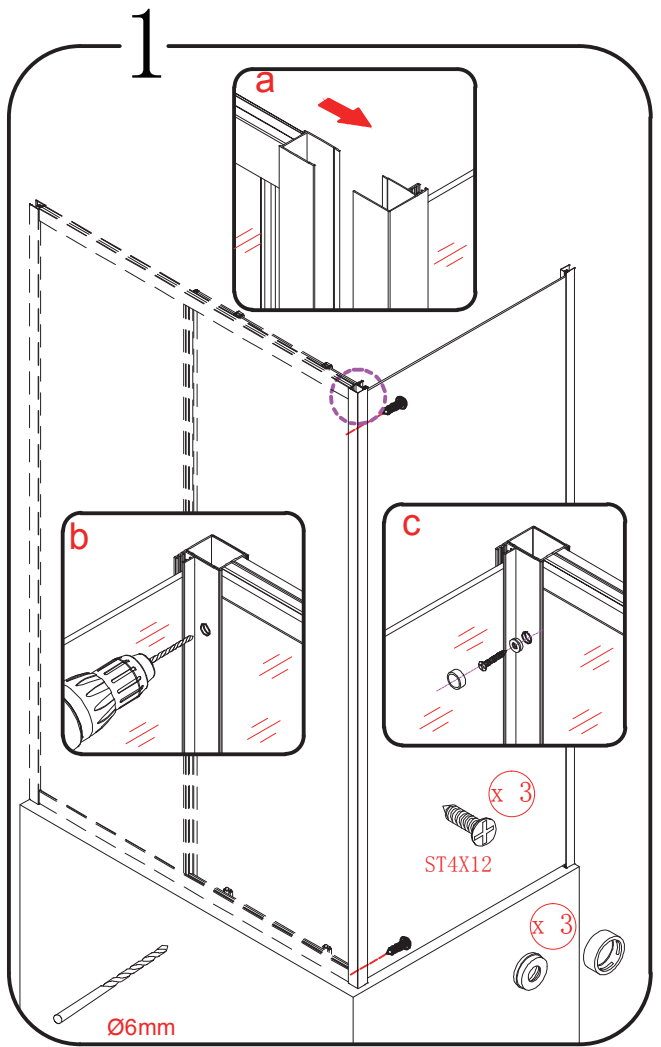

DEEP 71706

polysan 

Polysan s.r.o.
Nesměřice 52
285 22 Zruč nad Sázavou
Czech Republic
www.polysan.net

4

Polysan s.r.o.
Nesměřice 52
285 22 Zruč nad Sázavou
Czech Republic
www.polysan.net

EN 14428

Glass shower enclosure
cleaning efficiency: conforming
impact resistance: conforming
operating life: conforming