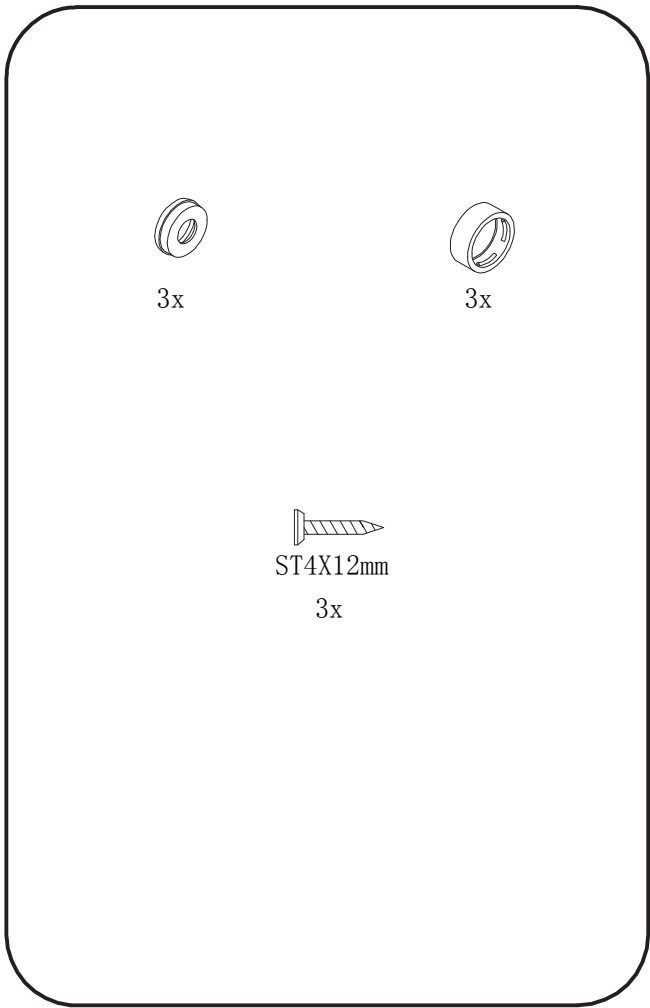

DEEP 71706

polysan 

Polysan s.r.o.
Nesměřice 52
285 22 Zruč nad Sázavou
Czech Republic
www.polysan.net

4

Polysan s.r.o.
Nesměřice 52
285 22 Zruč nad Sázavou
Czech Republic
www.polysan.net

EN 14428

Glass shower enclosure
cleaning efficiency: conforming
impact resistance: conforming
operating life: conforming