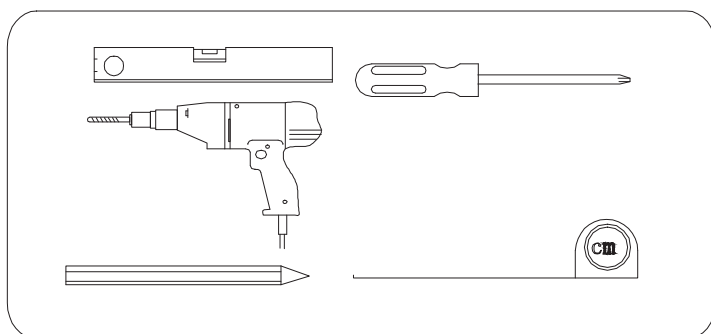

DEEP 71706

polysan 

Polysan s.r.o.
Nesměřice 52
285 22 Zruč nad Sázavou
Czech Republic
www.polysan.net

4

Polysan s.r.o.
Nesměřice 52
285 22 Zruč nad Sázavou
Czech Republic
www.polysan.net

EN 14428

Glass shower enclosure
cleaning efficiency: conforming
impact resistance: conforming
operating life: conforming