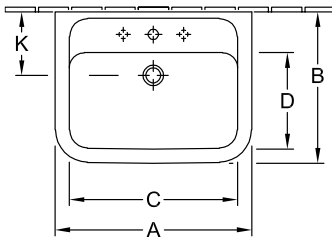

### 1 . POSITION

<b>Model</b>	<b>517560</b>
Collection	Omnia architectura
PROJECTS	■ PLUS
Width	600 [mm]
Depth	480 [mm]
Weight	18,50 [kg]
description	Sanitary porcelain Also available in CeramicPlus fastening with 2 screws M10x120 mm
Tap fitting / Tap hole remark	suitable for 3-hole tap fittings, central tap hole punched out
Overflow remark	with overflow
material	Sanitary porcelain
Specification texts	Omnia Architectura; Washbasin; Sanitary porcelain; Size: 600 x 480 mm; Angular; suitable for 3-hole tap fittings, central tap hole punched out; with overflow; fastening with 2 screws M10x120 mm

## COLOURS

White Alpin	51756001	4022693900623
Pergamon	51756009	4022693900630
White Alpin CeramicPlus	517560R1	4022693900654
Pergamon CeramicPlus	517560R3	4022693900678

TECHNICAL DRAWINGS

517560

	A	B	C	D	E	G	K	R
5175 55	550	460	465	290	560	680	205	610
5175 60	600	480	510	300	545	665	205	595
5175 65	655	505	560	320	525	645	210	585
5175 70	700	520	605	330	525	645	215	575