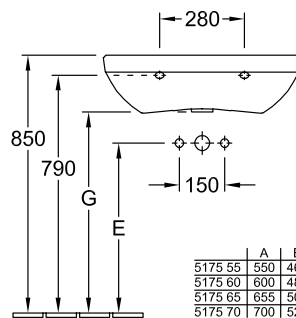

### 1 . POSITION

<b>Model</b>	<b>517560</b>
Collection	Omnia architectura
PROJECTS	■ PLUS
Width	600 [mm]
Depth	480 [mm]
Weight	18,50 [kg]
description	Sanitary porcelain Also available in CeramicPlus fastening with 2 screws M10x120 mm
Tap fitting / Tap hole remark	suitable for 3-hole tap fittings, central tap hole punched out
Overflow remark	with overflow
material	Sanitary porcelain
Specification texts	Omnia Architectura; Washbasin; Sanitary porcelain; Size: 600 x 480 mm; Angular; suitable for 3-hole tap fittings, central tap hole punched out; with overflow; fastening with 2 screws M10x120 mm

## COLOURS

White Alpin	51756001	4022693900623
Pergamon	51756009	4022693900630
White Alpin CeramicPlus	517560R1	4022693900654
Pergamon CeramicPlus	517560R3	4022693900678

TECHNICAL DRAWINGS

517560

	A	B	C	D	E	G	K	R
5175 55	550	460	465	290	560	680	205	610
5175 60	600	480	510	300	545	665	205	595
5175 65	655	505	560	320	525	645	210	585
5175 70	700	520	605	330	525	645	215	575