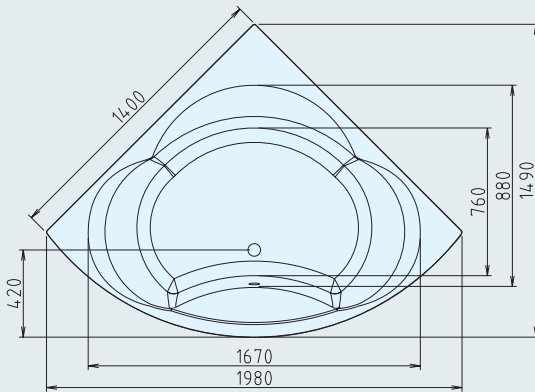

- var. A art. 0544MPA   var. B art. 0544MPB
- art. 0545MPA   art. 0545MPB
- art. 0546MPA   art. 0546MPB

- var. A art. 0544TBA   var. B art. 0544TBB
- art. 0545TBA   art. 0545TBB
- art. 0546TBA   art. 0546TBB

- var. A art. 0544TKA   var. B art. 0544TKB
- art. 0545TKA   art. 0545TKB
- art. 0546TKA   art. 0546TKB

- var. A art. 0544MXA   var. B art. 0544MXB
- art. 0545MXA   art. 0545MXB
- art. 0546MXA   art. 0546MXB