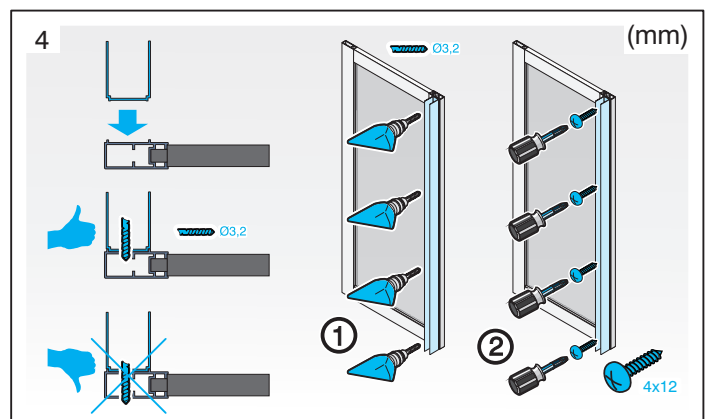

- 2.4224.3.002.668.1
- 2.4224.3.002.666.1
- 2.4224.4.002.668.1
- 2.4224.4.002.666.1
- 2.4224.8.002.668.1
- 2.4224.8.002.666.1

- 2.5424.1.002.668.1
- 2.5424.1.002.666.1
- 2.5424.2.002.668.1
- 2.5424.2.002.666.1
- 2.5424.3.002.668.1
- 2.5424.3.002.666.1

- 2.5524.1.002.668.1
- 2.5524.1.002.666.1
- 2.5524.2.002.668.1
- 2.5524.2.002.666.1