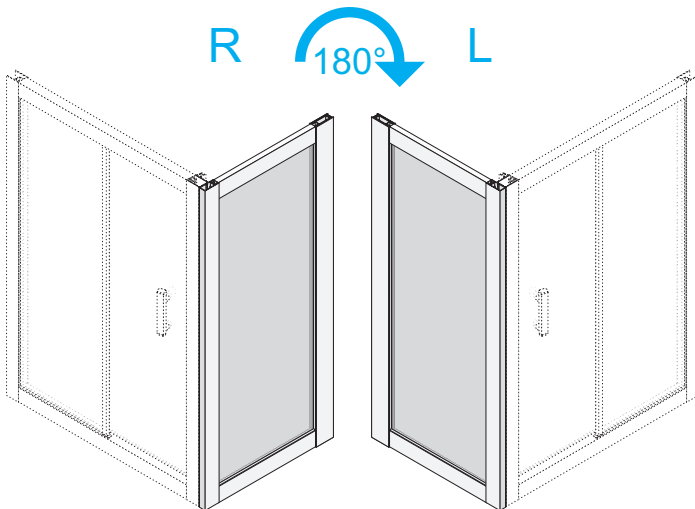

## CUBITO pure

- 2.9724.1.002.668.1 (800x1950 transparent)
- 2.9724.1.002.666.1 (800x1950 artic)
- 2.9724.2.002.668.1 (900x1950 transparent)
- 2.9724.2.002.666.1 (900x1950 artic)
- 2.9724.3.002.668.1 (1000x1950 transparent)
- 2.9724.3.002.666.1 (1000x1950 artic)