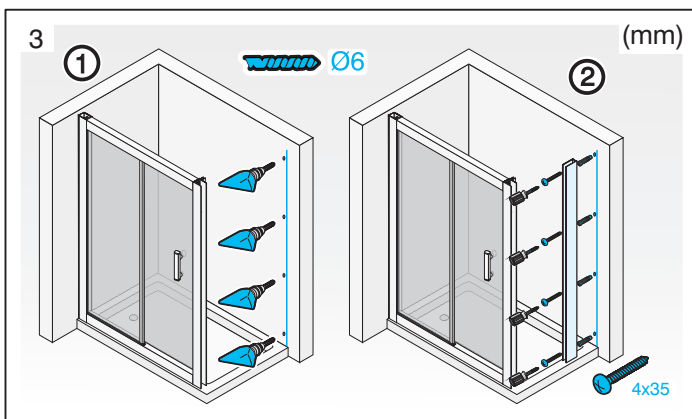

- 2.4224.3.002.668.1
- 2.4224.3.002.666.1
- 2.4224.4.002.668.1
- 2.4224.4.002.666.1
- 2.4224.8.002.668.1
- 2.4224.8.002.666.1

- 2.5424.1.002.668.1
- 2.5424.1.002.666.1
- 2.5424.2.002.668.1
- 2.5424.2.002.666.1
- 2.5424.3.002.668.1
- 2.5424.3.002.666.1

- 2.5524.1.002.668.1
- 2.5524.1.002.666.1
- 2.5524.2.002.668.1
- 2.5524.2.002.666.1