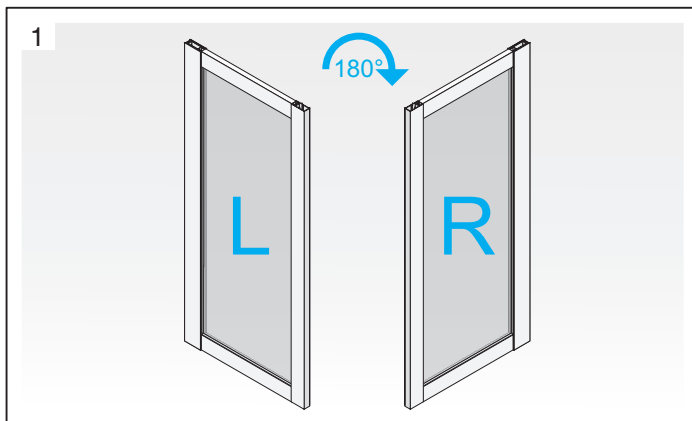

- 2.4224.3.002.668.1
- 2.4224.3.002.666.1
- 2.4224.4.002.668.1
- 2.4224.4.002.666.1
- 2.4224.8.002.668.1
- 2.4224.8.002.666.1

- 2.5424.1.002.668.1
- 2.5424.1.002.666.1
- 2.5424.2.002.668.1
- 2.5424.2.002.666.1
- 2.5424.3.002.668.1
- 2.5424.3.002.666.1

- 2.5524.1.002.668.1
- 2.5524.1.002.666.1
- 2.5524.2.002.668.1
- 2.5524.2.002.666.1