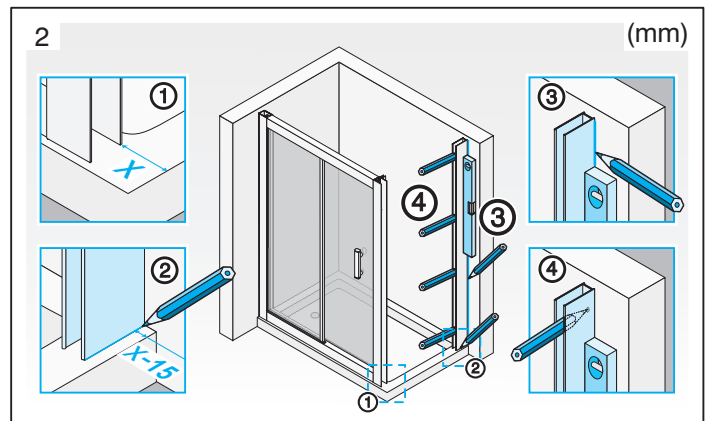

- 2.4224.3.002.668.1
- 2.4224.3.002.666.1
- 2.4224.4.002.668.1
- 2.4224.4.002.666.1
- 2.4224.8.002.668.1
- 2.4224.8.002.666.1

- 2.5424.1.002.668.1
- 2.5424.1.002.666.1
- 2.5424.2.002.668.1
- 2.5424.2.002.666.1
- 2.5424.3.002.668.1
- 2.5424.3.002.666.1

- 2.5524.1.002.668.1
- 2.5524.1.002.666.1
- 2.5524.2.002.668.1
- 2.5524.2.002.666.1