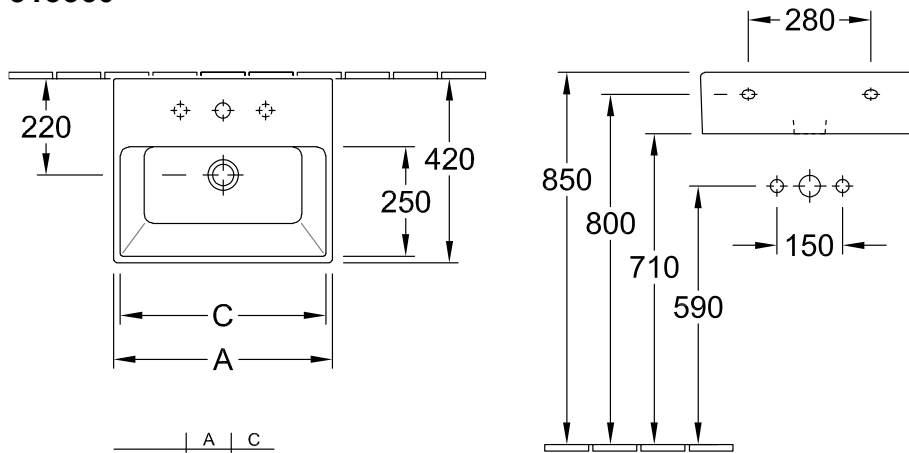

WASHBASIN MEMENTO

PRODUCT INFORMATION

1 . POSITION

| | |
|-------------------------------|---|
| Model | 513360 |
| Collection | Memento |
| PROJECTS | PREMIUM |
| Width | 600 [mm] |
| Depth | 420 [mm] |
| Weight | 18,30 [kg] |
| description | Sanitary porcelain CeramicPlus wall fixation fastening with 2 screws M10x120 mm Furniture programme CENTRAL LINE to match towel holder: side installation (mountable: 2 pc.) |
| Tap fitting / Tap hole remark | suitable for 3-hole tap fittings, central tap hole punched out |
| Overflow remark | with overflow |
| material | Sanitary porcelain |
| Specification texts | Memento; Washbasin; Sanitary porcelain; Size: 600 x 420 mm; Angular; suitable for 3-hole tap fittings, central tap hole punched out; with overflow; wall fixation; fastening with 2 screws M10x120 mm; towel holder: side installation (mountable: 2 pc.) |

COLOURS

| | | |
|---|----------|---------------|
| Edelweiss CeramicPlus | 513360S3 | 4051202048600 |
| White Alpin New Glory CeramicPlus | 513360U7 | 4047289403517 |
| White Alpin | 51336001 | 4022693930354 |
| White Alpin New Glory Platinum CeramicPlus | 513360MD | 4047289515951 |
| Glossy Black New Glory Platinum CeramicPlus | 513360MF | 4047289515975 |
| White Alpin CeramicPlus | 513360R1 | 4022693930415 |
| Star White CeramicPlus | 513360R2 | 4022693930477 |
| Glossy Black CeramicPlus | 513360S0 | 4022693930538 |

TECHNICAL DRAWINGS

513360

| | A | C |
|---------|-----|-----|
| 5133 50 | 500 | 460 |
| 5133 51 | 500 | 460 |
| 5133 5L | 500 | 460 |
| 5133 5G | 500 | 460 |
| 5133 60 | 600 | 565 |
| 5133 61 | 600 | 565 |
| 5133 6L | 600 | 565 |
| 5133 6G | 600 | 565 |