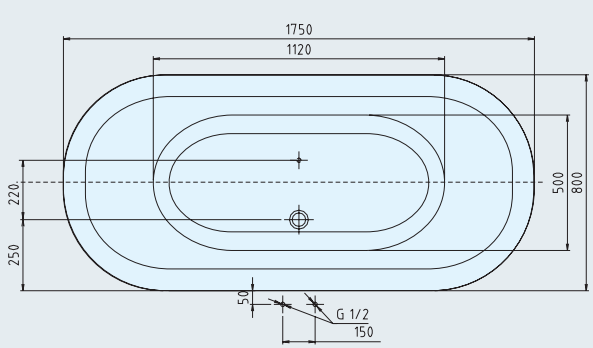

# matrix

175x80x46 cm  
195 l

300 x 350 cm

315 x 300 cm

360 x 240 cm

white chrome gold bronze

art. V1U293251

art. 984CR

matrix C

art. 39113

matrix W

art. 39123

art. 39133

matrix L

art. 39143

matrix L

matrix C

Matrix L

Matrix C

Matrix W

art. 39123

art. 39133

art. 39143