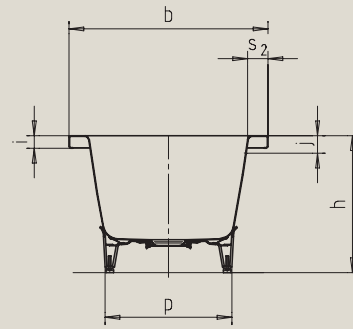

CONODUO

- straightlined, purist design
- enamelled outflow cover and overflow knob integrated in the bath design
- bathing with a friend: two identical back rests and centrally positioned outlet
- classic four-cornered model

Model no.		732	733	734	735
External length	a	1700	1800	1900	2000 mm
External width	b	750	800	900	1000 mm
Depth	c	445	445	445	445 mm
Internal length (top)	d	1540	1640	1740	1800 mm
Internal length (bottom)	e	1080	1180	1280	1340 mm
Internal width (top)	f	590	640	740	800 mm
Internal width (bottom)	g	470	520	620	680 mm
Height with feet	h	565-600	555-590	565-600	555-590 mm
Height of rim	i	50	50	50	50 mm
Distance top edge to centre of overflow hole	j	70	70	70	70 mm
Distance tub edge to centre of drain hole	k	850	900	950	1000 mm
Diameter of overflow hole	l	52	52	52	52 mm
Diameter of drain hole	m	90	90	90	90 mm
Distance foot end of tub edge to centre of base	n	555	555	570	620 mm
Distance between the feet	o	590	690	760	760 mm
Max. width of feet	p	445	515	610	675 mm
Distance tub edge to drilled hole in the middle	pa	850	900	950	1000 mm
Max. overhang	pb	146	146	146	146 mm
Width of rim (lengthwise; foot end)	s ₁ ; s ₂	80; 80	80; 80	80; 80	100; 100 mm
Distance between centre holes	u	285	310	360	390 mm
Water volume** in litres		122	159	220	260
Anti-slip		356 x 356	404 x 404	500 x 500	500 x 500 mm
Full anti-slip		788 x 356	884 x 404	980 x 500	980 x 500 mm

Subject to technical alterations and tolerances.
 ** 70 litres displacement on average.