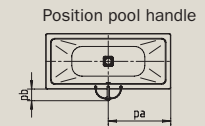

CONODUO

- straightlined, purist design
- enamelled outflow cover and overflow knob integrated in the bath design
- bathing with a friend: two identical back rests and centrally positioned outlet
- classic four-cornered model

Model no.		732	733	734	735
External length	a	1700	1800	1900	2000 mm
External width	b	750	800	900	1000 mm
Depth	c	445	445	445	445 mm
Internal length (top)	d	1540	1640	1740	1800 mm
Internal length (bottom)	e	1080	1180	1280	1340 mm
Internal width (top)	f	590	640	740	800 mm
Internal width (bottom)	g	470	520	620	680 mm
Height with feet	h	565-600	555-590	565-600	555-590 mm
Height of rim	i	50	50	50	50 mm
Distance top edge to centre of overflow hole	j	70	70	70	70 mm
Distance tub edge to centre of drain hole	k	850	900	950	1000 mm
Diameter of overflow hole	l	52	52	52	52 mm
Diameter of drain hole	m	90	90	90	90 mm
Distance foot end of tub edge to centre of base	n	555	555	570	620 mm
Distance between the feet	o	590	690	760	760 mm
Max. width of feet	p	445	515	610	675 mm
Distance tub edge to drilled hole in the middle	pa	850	900	950	1000 mm
Max. overhang	pb	146	146	146	146 mm
Width of rim (lengthwise; foot end)	s ₁ ; s ₂	80; 80	80; 80	80; 80	100; 100 mm
Distance between centre holes	u	285	310	360	390 mm
Water volume** in litres		122	159	220	260
Anti-slip		356 x 356	404 x 404	500 x 500	500 x 500 mm
Full anti-slip		788 x 356	884 x 404	980 x 500	980 x 500 mm