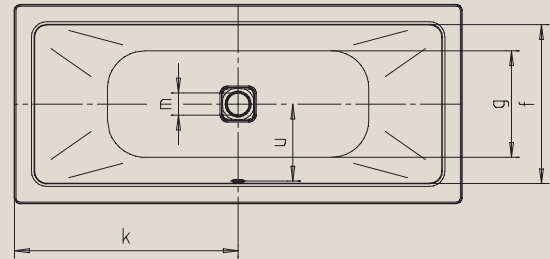

CONODUO

- straightlined, purist design
- enamelled outflow cover and overflow knob integrated in the bath design
- bathing with a friend: two identical back rests and centrally positioned outlet
- classic four-cornered model

Model no.		732	733	734	735
External length	a	1700	1800	1900	2000 mm
External width	b	750	800	900	1000 mm
Depth	c	445	445	445	445 mm
Internal length (top)	d	1540	1640	1740	1800 mm
Internal length (bottom)	e	1080	1180	1280	1340 mm
Internal width (top)	f	590	640	740	800 mm
Internal width (bottom)	g	470	520	620	680 mm
Height with feet	h	565-600	555-590	565-600	555-590 mm
Height of rim	i	50	50	50	50 mm
Distance top edge to centre of overflow hole	j	70	70	70	70 mm
Distance tub edge to centre of drain hole	k	850	900	950	1000 mm
Diameter of overflow hole	l	52	52	52	52 mm
Diameter of drain hole	m	90	90	90	90 mm
Distance foot end of tub edge to centre of base	n	555	555	570	620 mm
Distance between the feet	o	590	690	760	760 mm
Max. width of feet	p	445	515	610	675 mm
Distance tub edge to drilled hole in the middle	pa	850	900	950	1000 mm
Max. overhang	pb	146	146	146	146 mm
Width of rim (lengthwise; foot end)	s ₁ ; s ₂	80; 80	80; 80	80; 80	100; 100 mm
Distance between centre holes	u	285	310	360	390 mm
Water volume** in litres		122	159	220	260
Anti-slip		356 x 356	404 x 404	500 x 500	500 x 500 mm
Full anti-slip		788 x 356	884 x 404	980 x 500	980 x 500 mm

Subject to technical alterations and tolerances.
 ** 70 litres displacement on average.