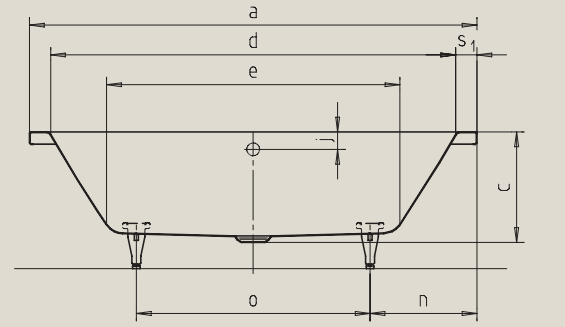

CONODUO

- straightlined, purist design
- enamelled outflow cover and overflow knob integrated in the bath design
- bathing with a friend: two identical back rests and centrally positioned outlet
- classic four-cornered model

Model no.		732	733	734	735
External length	a	1700	1800	1900	2000 mm
External width	b	750	800	900	1000 mm
Depth	c	445	445	445	445 mm
Internal length (top)	d	1540	1640	1740	1800 mm
Internal length (bottom)	e	1080	1180	1280	1340 mm
Internal width (top)	f	590	640	740	800 mm
Internal width (bottom)	g	470	520	620	680 mm
Height with feet	h	565-600	555-590	565-600	555-590 mm
Height of rim	i	50	50	50	50 mm
Distance top edge to centre of overflow hole	j	70	70	70	70 mm
Distance tub edge to centre of drain hole	k	850	900	950	1000 mm
Diameter of overflow hole	l	52	52	52	52 mm
Diameter of drain hole	m	90	90	90	90 mm
Distance foot end of tub edge to centre of base	n	555	555	570	620 mm
Distance between the feet	o	590	690	760	760 mm
Max. width of feet	p	445	515	610	675 mm
Distance tub edge to drilled hole in the middle	pa	850	900	950	1000 mm
Max. overhang	pb	146	146	146	146 mm
Width of rim (lengthwise; foot end)	s ₁ ; s ₂	80; 80	80; 80	80; 80	100; 100 mm
Distance between centre holes	u	285	310	360	390 mm
Water volume** in litres		122	159	220	260
Anti-slip		356 x 356	404 x 404	500 x 500	500 x 500 mm
Full anti-slip		788 x 356	884 x 404	980 x 500	980 x 500 mm

Subject to technical alterations and tolerances.
 ** 70 litres displacement on average.