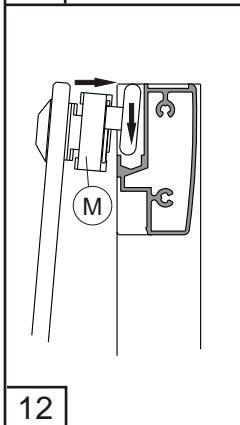

RIHO

LUCENA

80 x 80
90 x 90
100 x 100
120 x 120

No.	Sketch	QTY.	No.	Sketch	QTY.
A		2	J		2
B	 St5x50	8	K		2
C		8	L		4
D		2	M		4
E	 L=39cm	4	N		1
F	 St3,5x32	8	O		2
G		2	P		2
H		4	Q	 L=184,4cm	2
I	 St3,5x16	10	R	 L=193,8cm	2

	a
80x80	±77,4cm
90x90	±87,4cm
100x100	±97,4cm
120x120	±117,4cm

5

6

7

10

11

12

13