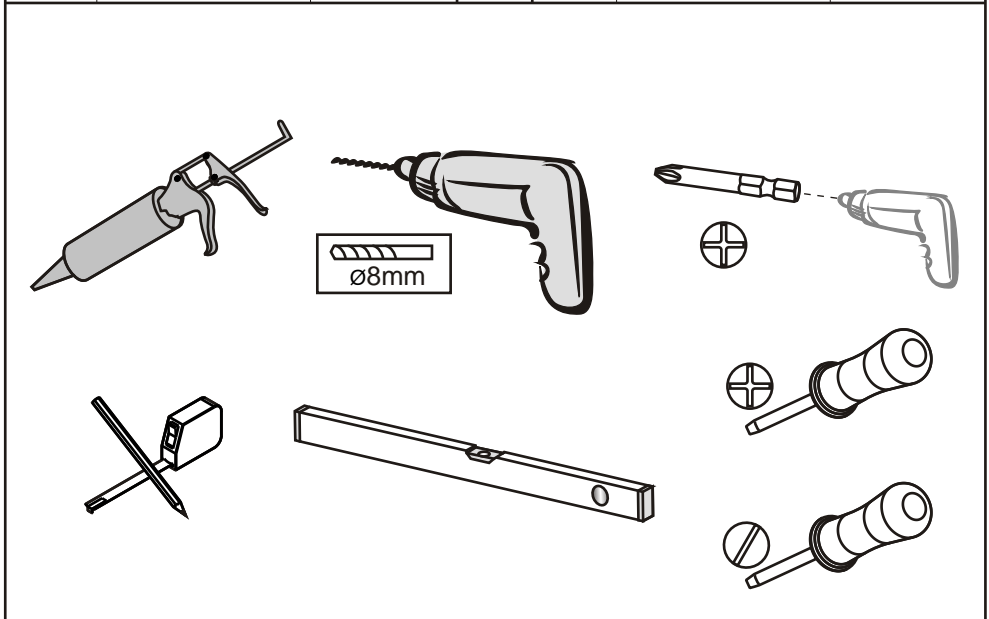

RIHO

LUCENA

80 x 80
90 x 90
100 x 100
120 x 120

No.	Sketch	QTY.	No.	Sketch	QTY.
A		2	J		2
B	 St5x50	8	K		2
C		8	L		4
D		2	M		4
E	 L=39cm	4	N		1
F	 St3,5x32	8	O		2
G		2	P		2
H		4	Q	 L=184,4cm	2
I	 St3,5x16	10	R	 L=193,8cm	2

	a
80x80	±77,4cm
90x90	±87,4cm
100x100	±97,4cm
120x120	±117,4cm

5

6

7

10

11

12

13