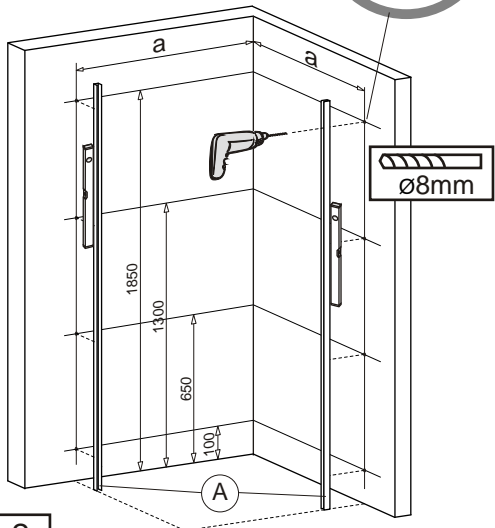

RIHO

LUCENA

80 x 80
90 x 90
100 x 100
120 x 120

No.	Sketch	QTY.	No.	Sketch	QTY.
A		2	J		2
B	 St5x50	8	K		2
C		8	L		4
D		2	M		4
E	 L=39cm	4	N		1
F	 St3,5x32	8	O		2
G		2	P		2
H		4	Q	 L=184,4cm	2
I	 St3,5x16	10	R	 L=193,8cm	2

	a
80x80	±77,4cm
90x90	±87,4cm
100x100	±97,4cm
120x120	±117,4cm

5

6

7

10

11

12

13