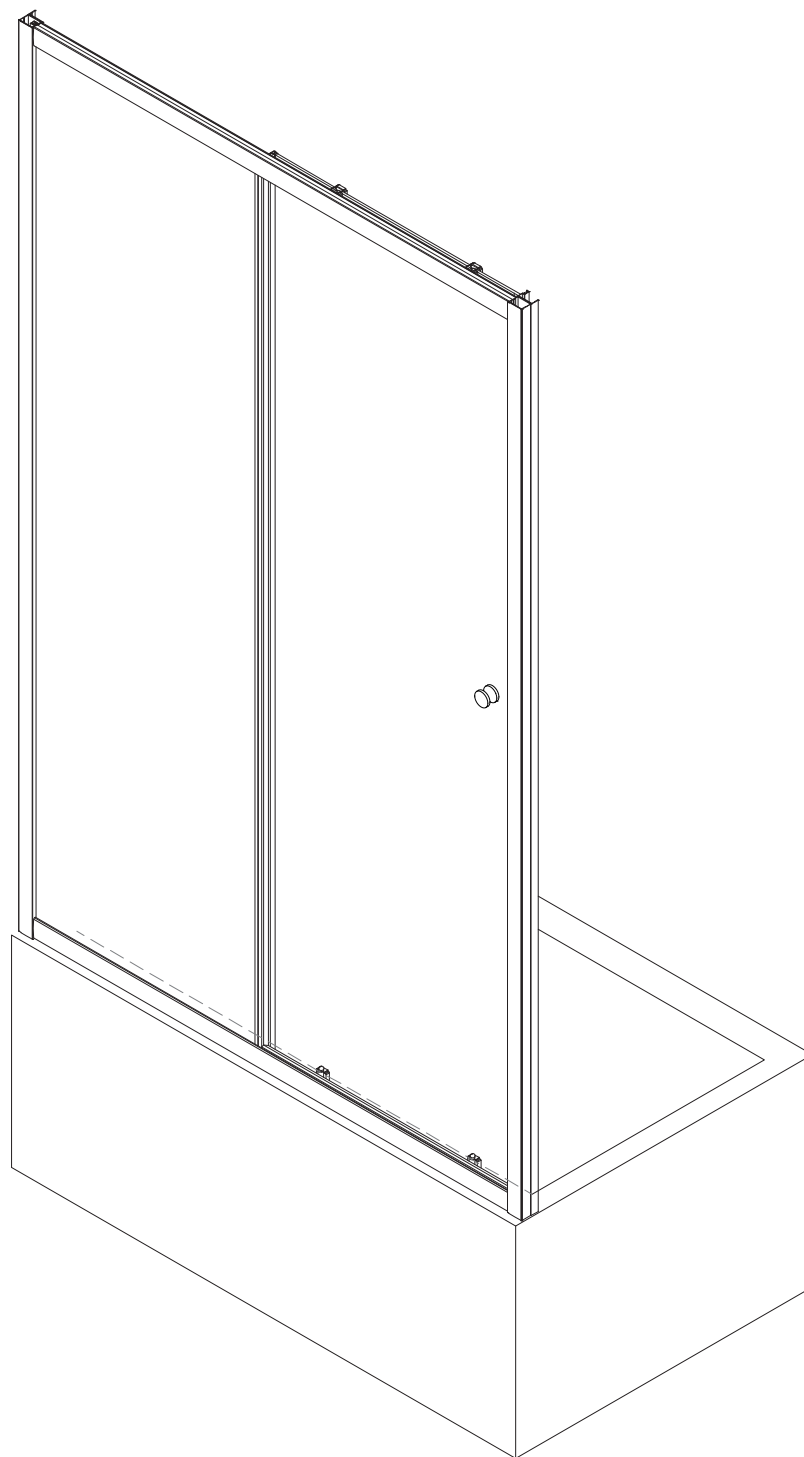

DEEP

71705

polysan

Polysan s.r.o.
Nesměřice 52
285 22 Zruč nad Sázavou
Czech Republic
www.polysan.net