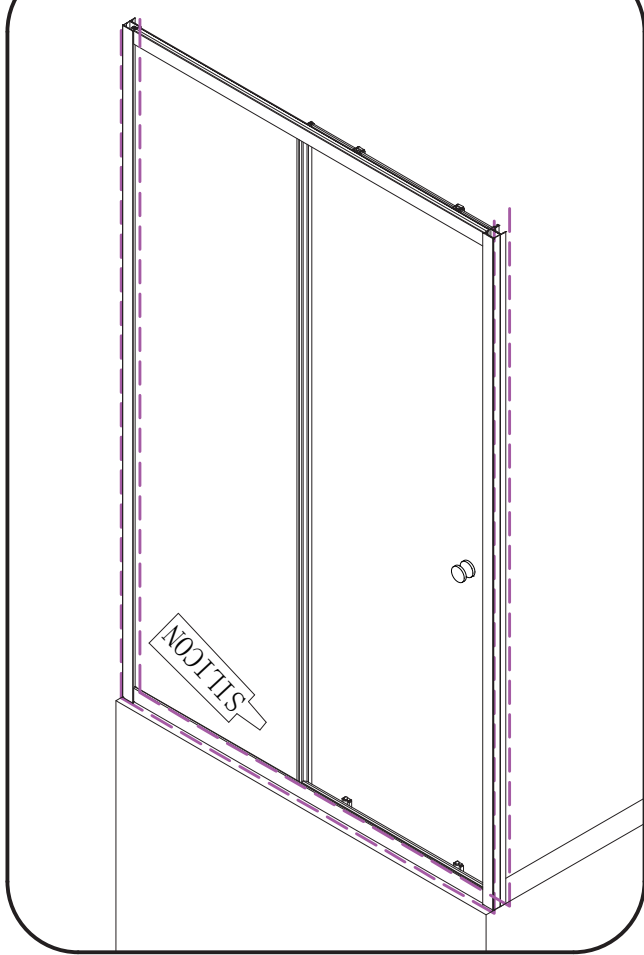

Polysan s.r.o.
Nesměřice 52
285 22 Zruč nad Sázavou
Czech Republic
www.polysan.net

EN 14428

Glass shower enclosure
cleaning efficiency: conforming
impact resistance: conforming
operating life: conforming