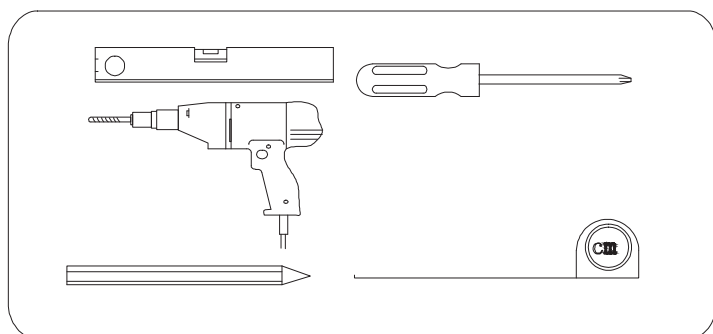

DEEP

71705

polysan

Polysan s.r.o.
Nesměřice 52
285 22 Zruč nad Sázavou
Czech Republic
www.polysan.net