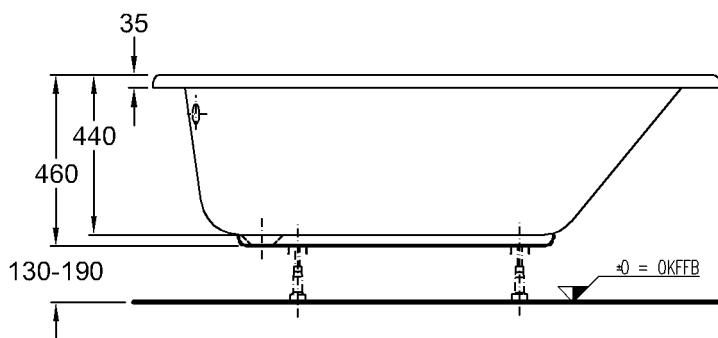

Bath tubs

Renova Nr. 1

Model: **Renova Nr. 1 asymmetrical corner bath tub, left**
 Model no.: 657340
 Dimensions: 1500 x 1000 mm
 Depth: 440 mm
 Outlet: 52 mm
 Material: acrylic

For all Renova Nr. 1 bath tubs we recommend:

Model: **Waste and overflow fitting with rotary rosette**
 Model no.: 590600
 Surface: chrome plated

Model: **Waste, overflow and inlet fitting,**
 water inlet through overflow,
 water supply 3/4" with rotary rosette

Model no.: 590340
 Surface: chrome plated

Bath foot, installation aid, repair- and maintenance set
 - see page 491 -

Bath tubs

Renova Nr. 1

Model: **Renova Nr. 1 asymmetrical corner bath tub, right**

Model no.: 657350
Dimensions: 1500 x 1000 mm
Depth: 440 mm
Outlet: 52 mm
Material: acrylic

For all Renova Nr. 1 bath tubs we recommend:

Model: **Waste and overflow fitting with rotary rosette**

Model no.: 590600
Surface: chrome plated

Model: **Waste, overflow and inlet fitting,**
water inlet through overflow,
water supply 3/4" with rotary
rosette