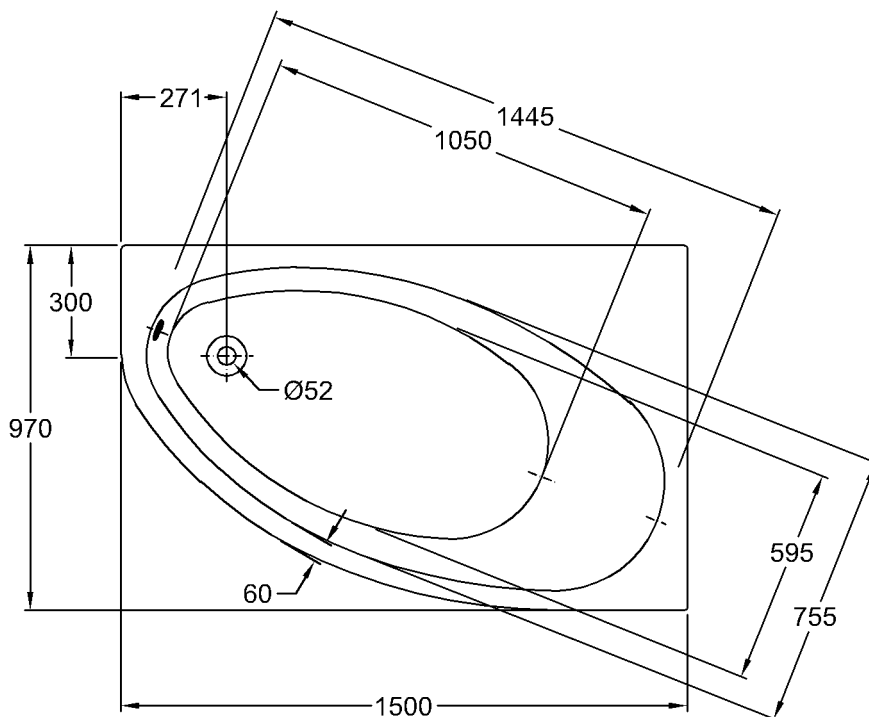

Bath tubs

Renova Nr. 1

Model: **Renova Nr. 1 asymmetrical corner bath tub, left**
 Model no.: 657340
 Dimensions: 1500 x 1000 mm
 Depth: 440 mm
 Outlet: 52 mm
 Material: acrylic

For all Renova Nr. 1 bath tubs we recommend:

Model: **Waste and overflow fitting with rotary rosette**
 Model no.: 590600
 Surface: chrome plated

Model: **Waste, overflow and inlet fitting,**
 water inlet through overflow,
 water supply 3/4" with rotary rosette

Model no.: 590340
 Surface: chrome plated

Bath foot, installation aid, repair- and maintenance set
 - see page 491 -

Bath tubs

Renova Nr. 1

Model: **Renova Nr. 1 asymmetrical corner bath tub, right**

Model no.: 657350
Dimensions: 1500 x 1000 mm
Depth: 440 mm
Outlet: 52 mm
Material: acrylic

For all Renova Nr. 1 bath tubs we recommend:

Model: **Waste and overflow fitting with rotary rosette**

Model no.: 590600
Surface: chrome plated

Model: **Waste, overflow and inlet fitting,**
water inlet through overflow,
water supply 3/4" with rotary
rosette