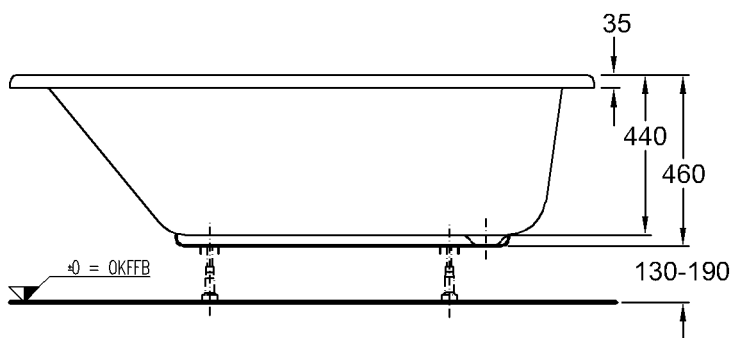

Bath tubs

Renova Nr. 1

Model: **Renova Nr. 1 asymmetrical corner bath tub, left**
 Model no.: 657340
 Dimensions: 1500 x 1000 mm
 Depth: 440 mm
 Outlet: 52 mm
 Material: acrylic

For all Renova Nr. 1 bath tubs we recommend:

Model: **Waste and overflow fitting with rotary rosette**
 Model no.: 590600
 Surface: chrome plated

Model: **Waste, overflow and inlet fitting,**
 water inlet through overflow,
 water supply 3/4" with rotary rosette

Model no.: 590340
 Surface: chrome plated

Bath foot, installation aid, repair- and maintenance set
 - see page 491 -

Bath tubs

Renova Nr. 1

Model: **Renova Nr. 1 asymmetrical corner bath tub, right**

Model no.: 657350
Dimensions: 1500 x 1000 mm
Depth: 440 mm
Outlet: 52 mm
Material: acrylic

For all Renova Nr. 1 bath tubs we recommend:

Model: **Waste and overflow fitting with rotary rosette**

Model no.: 590600
Surface: chrome plated

Model: **Waste, overflow and inlet fitting,**
water inlet through overflow,
water supply 3/4" with rotary
rosette