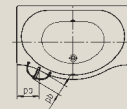

DUO POOL

- 50.5 cm deep tub for submerging
- lots of space and freedom of movement despite its compact external dimensions
- provides perfect bathing comfort even in small bathrooms
- also available with panel

Position pool handle

Model no.		150
External length	a	1500 mm
External width	b	1000 mm
Depth	c	505 mm
Internal length (top)	d	1300 mm
Internal length (bottom)	e	1200 mm
Internal width (top)	f ₁ ; f ₂	880 mm
Internal width (bottom)	g	560 mm
Height with feet	h	620-640 mm
Height of rim	i	50 mm
Distance top edge to centre of overflow hole	j	70 mm
Distance tub edge to centre of drain hole	k	750 mm
Diameter of overflow hole	l	52 mm
Diameter of drain hole	m	52 mm
Distance foot end of tub edge to centre of base	n	385 mm
Distance between the feet	o	730 mm
Max. width of feet	p ₁ ; p ₂	640; 150 mm
Distance tub edge to drilled hole in the middle	pa	300 mm
Max. overhang	pb	146 mm
Radius	r ₁	850 mm
Width of rim (lengthwise; diagonal)	s ₁ ; s ₂	60; 60 mm
Height of base	t ₂	135 mm
Height with support and panel	t ₃	640 mm
Distance between centre holes	u	220 mm
Installation dimension	w	800 mm
Distance tub edge (lengthwise) to drain hole	w ₃	710 mm
Water volume** in litres		240
Anti-slip		Ø 435 mm
Full anti-slip		850 x 240 mm

Subject to technical alterations and tolerances.
 ** 70 litres displacement on average.

KALDEWEI
 Europe's No. 1 for baths