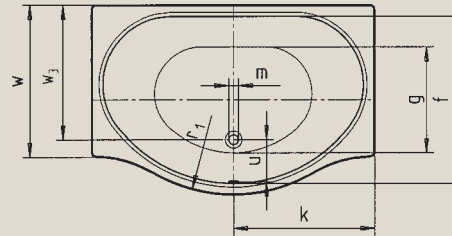

DUO POOL

- 50.5 cm deep tub for submerging
- lots of space and freedom of movement despite its compact external dimensions
- provides perfect bathing comfort even in small bathrooms
- also available with panel

Position pool handle

Model no.		150
External length	a	1500 mm
External width	b	1000 mm
Depth	c	505 mm
Internal length (top)	d	1300 mm
Internal length (bottom)	e	1200 mm
Internal width (top)	f ₁ ; f ₂	880 mm
Internal width (bottom)	g	560 mm
Height with feet	h	620-640 mm
Height of rim	i	50 mm
Distance top edge to centre of overflow hole	j	70 mm
Distance tub edge to centre of drain hole	k	750 mm
Diameter of overflow hole	l	52 mm
Diameter of drain hole	m	52 mm
Distance foot end of tub edge to centre of base	n	385 mm
Distance between the feet	o	730 mm
Max. width of feet	p ₁ ; p ₂	640; 150 mm
Distance tub edge to drilled hole in the middle	pa	300 mm
Max. overhang	pb	146 mm
Radius	r ₁	850 mm
Width of rim (lengthwise; diagonal)	s ₁ ; s ₂	60; 60 mm
Height of base	t ₂	135 mm
Height with support and panel	t ₃	640 mm
Distance between centre holes	u	220 mm
Installation dimension	w	800 mm
Distance tub edge (lengthwise) to drain hole	w ₃	710 mm
Water volume** in litres		240
Anti-slip		Ø 435 mm
Full anti-slip		850 x 240 mm

Subject to technical alterations and tolerances.
 ** 70 litres displacement on average.

KALDEWEI
 Europe's No. 1 for baths