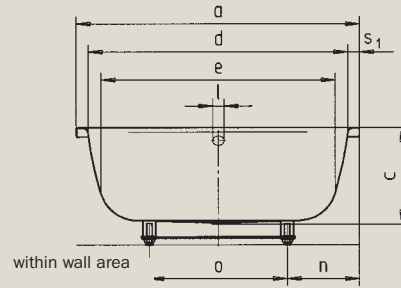

DUO POOL

- 50.5 cm deep tub for submerging
- lots of space and freedom of movement despite its compact external dimensions
- provides perfect bathing comfort even in small bathrooms
- also available with panel

Position pool handle

Model no.		150
External length	a	1500 mm
External width	b	1000 mm
Depth	c	505 mm
Internal length (top)	d	1300 mm
Internal length (bottom)	e	1200 mm
Internal width (top)	f ₁ ; f ₂	880 mm
Internal width (bottom)	g	560 mm
Height with feet	h	620-640 mm
Height of rim	i	50 mm
Distance top edge to centre of overflow hole	j	70 mm
Distance tub edge to centre of drain hole	k	750 mm
Diameter of overflow hole	l	52 mm
Diameter of drain hole	m	52 mm
Distance foot end of tub edge to centre of base	n	385 mm
Distance between the feet	o	730 mm
Max. width of feet	p ₁ ; p ₂	640; 150 mm
Distance tub edge to drilled hole in the middle	pa	300 mm
Max. overhang	pb	146 mm
Radius	r ₁	850 mm
Width of rim (lengthwise; diagonal)	s ₁ ; s ₂	60; 60 mm
Height of base	t ₂	135 mm
Height with support and panel	t ₃	640 mm
Distance between centre holes	u	220 mm
Installation dimension	w	800 mm
Distance tub edge (lengthwise) to drain hole	w ₃	710 mm
Water volume** in litres		240
Anti-slip		Ø 435 mm
Full anti-slip		850 x 240 mm