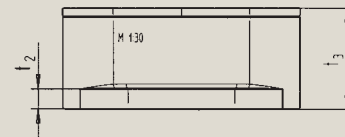

DUO POOL

- 50.5 cm deep tub for submerging
- lots of space and freedom of movement despite its compact external dimensions
- provides perfect bathing comfort even in small bathrooms
- also available with panel

Position pool handle

Model no.		150
External length	a	1500 mm
External width	b	1000 mm
Depth	c	505 mm
Internal length (top)	d	1300 mm
Internal length (bottom)	e	1200 mm
Internal width (top)	f ₁ ; f ₂	880 mm
Internal width (bottom)	g	560 mm
Height with feet	h	620-640 mm
Height of rim	i	50 mm
Distance top edge to centre of overflow hole	j	70 mm
Distance tub edge to centre of drain hole	k	750 mm
Diameter of overflow hole	l	52 mm
Diameter of drain hole	m	52 mm
Distance foot end of tub edge to centre of base	n	385 mm
Distance between the feet	o	730 mm
Max. width of feet	p ₁ ; p ₂	640; 150 mm
Distance tub edge to drilled hole in the middle	pa	300 mm
Max. overhang	pb	146 mm
Radius	r ₁	850 mm
Width of rim (lengthwise; diagonal)	s ₁ ; s ₂	60; 60 mm
Height of base	t ₂	135 mm
Height with support and panel	t ₃	640 mm
Distance between centre holes	u	220 mm
Installation dimension	w	800 mm
Distance tub edge (lengthwise) to drain hole	w ₃	710 mm
Water volume** in litres		240
Anti-slip		Ø 435 mm
Full anti-slip		850 x 240 mm

Subject to technical alterations and tolerances.
 ** 70 litres displacement on average.

KALDEWEI
 Europe's No. 1 for baths