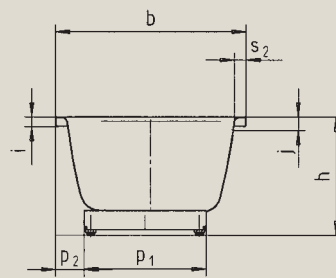

DUO POOL

- 50.5 cm deep tub for submerging
- lots of space and freedom of movement despite its compact external dimensions
- provides perfect bathing comfort even in small bathrooms
- also available with panel

Position pool handle

Model no.		150
External length	a	1500 mm
External width	b	1000 mm
Depth	c	505 mm
Internal length (top)	d	1300 mm
Internal length (bottom)	e	1200 mm
Internal width (top)	f ₁ ; f ₂	880 mm
Internal width (bottom)	g	560 mm
Height with feet	h	620-640 mm
Height of rim	i	50 mm
Distance top edge to centre of overflow hole	j	70 mm
Distance tub edge to centre of drain hole	k	750 mm
Diameter of overflow hole	l	52 mm
Diameter of drain hole	m	52 mm
Distance foot end of tub edge to centre of base	n	385 mm
Distance between the feet	o	730 mm
Max. width of feet	p ₁ ; p ₂	640; 150 mm
Distance tub edge to drilled hole in the middle	pa	300 mm
Max. overhang	pb	146 mm
Radius	r ₁	850 mm
Width of rim (lengthwise; diagonal)	s ₁ ; s ₂	60; 60 mm
Height of base	t ₂	135 mm
Height with support and panel	t ₃	640 mm
Distance between centre holes	u	220 mm
Installation dimension	w	800 mm
Distance tub edge (lengthwise) to drain hole	w ₃	710 mm
Water volume** in litres		240
Anti-slip		Ø 435 mm
Full anti-slip		850 x 240 mm