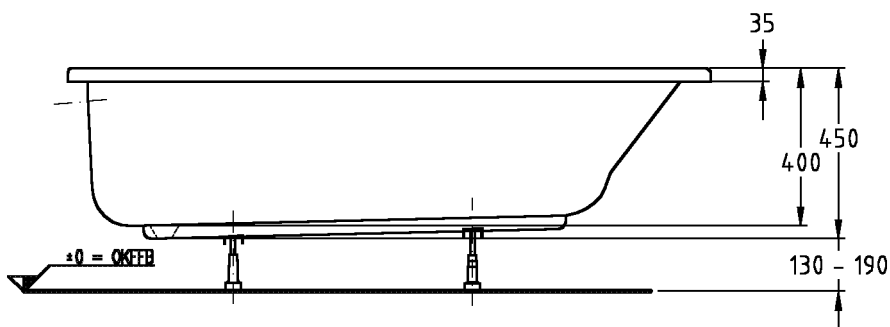

Bath tubs

Renova Nr. 1

Model: **Set bath tub Renova Nr. 1**
Model no.: 657171
Dimensions: 1700 x 750 mm
Depth: 400 mm
Effective capacity: 120 litres
Material: acrylic
Weight: 18,0 kg

For all Renova Nr. 1 bath tubs we recommend:

Model: **Waste and overflow fitting with rotary rosette**
Model no.: 590600
Surface: chrome plated

Model: **Waste, overflow and inlet fitting,**
water inlet through overflow,
water supply 3/4" with rotary
rosette

Model no.: 590340
Surface: chrome plated

Bath foot, installation aid, repair- and maintenance set
- see page 491 -