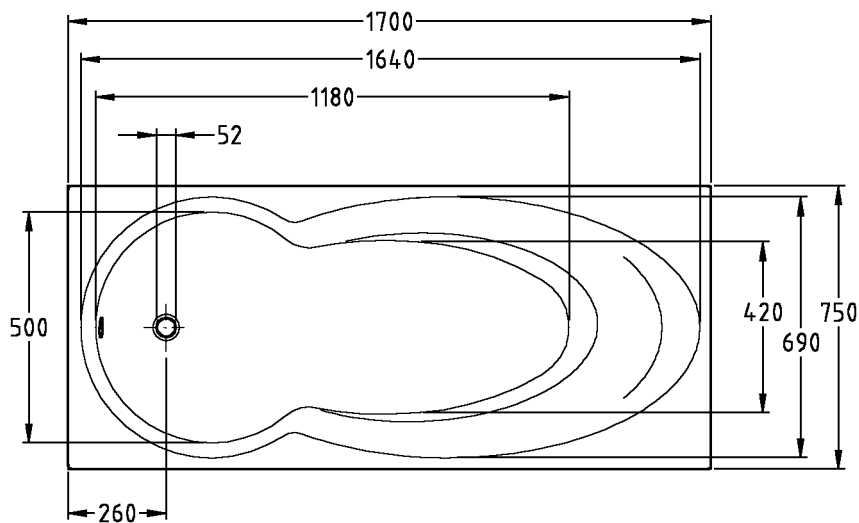

Bath tubs

Renova Nr. 1

Model: **Set bath tub Renova Nr. 1**
Model no.: 657171
Dimensions: 1700 x 750 mm
Depth: 400 mm
Effective capacity: 120 litres
Material: acrylic
Weight: 18,0 kg

For all Renova Nr. 1 bath tubs we recommend:

Model: **Waste and overflow fitting with rotary rosette**
Model no.: 590600
Surface: chrome plated

Model: **Waste, overflow and inlet fitting,**
water inlet through overflow,
water supply 3/4" with rotary
rosette

Model no.: 590340
Surface: chrome plated

Bath foot, installation aid, repair- and maintenance set
- see page 491 -